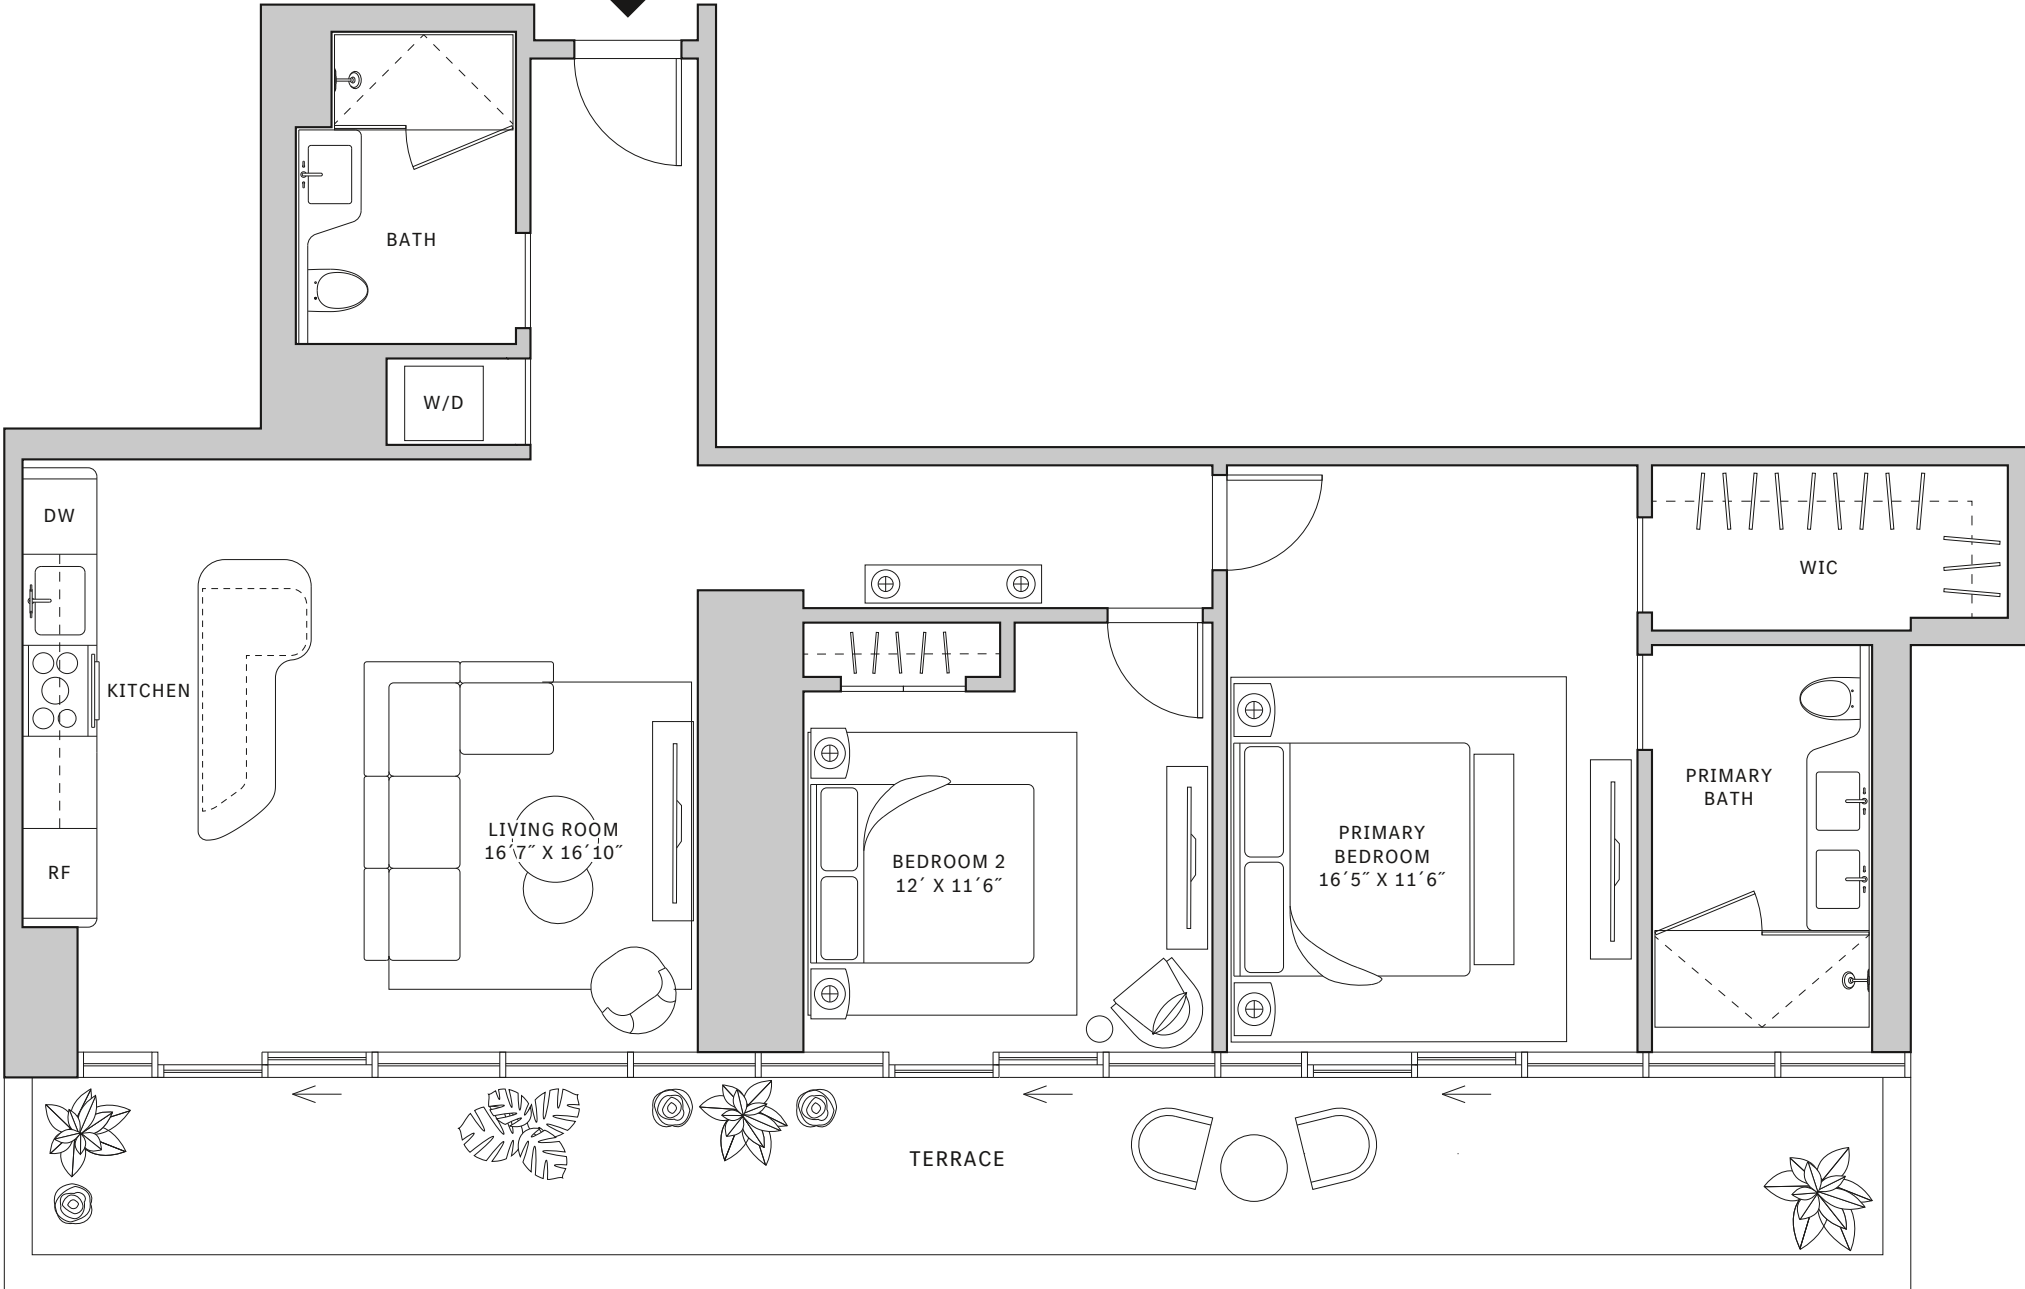

Residence 12

FLOORS 32-40

- South Tower
- 2 Bedrooms
- 2 Bathrooms
- Interior: 1,253 sq ft
- Terrace: 308 sq ft

FEATURES

- Two bedroom residence with South exposure
- 10' floor-to-ceiling windows and sliding glass doors with direct access to 5' deep terrace

NORTH