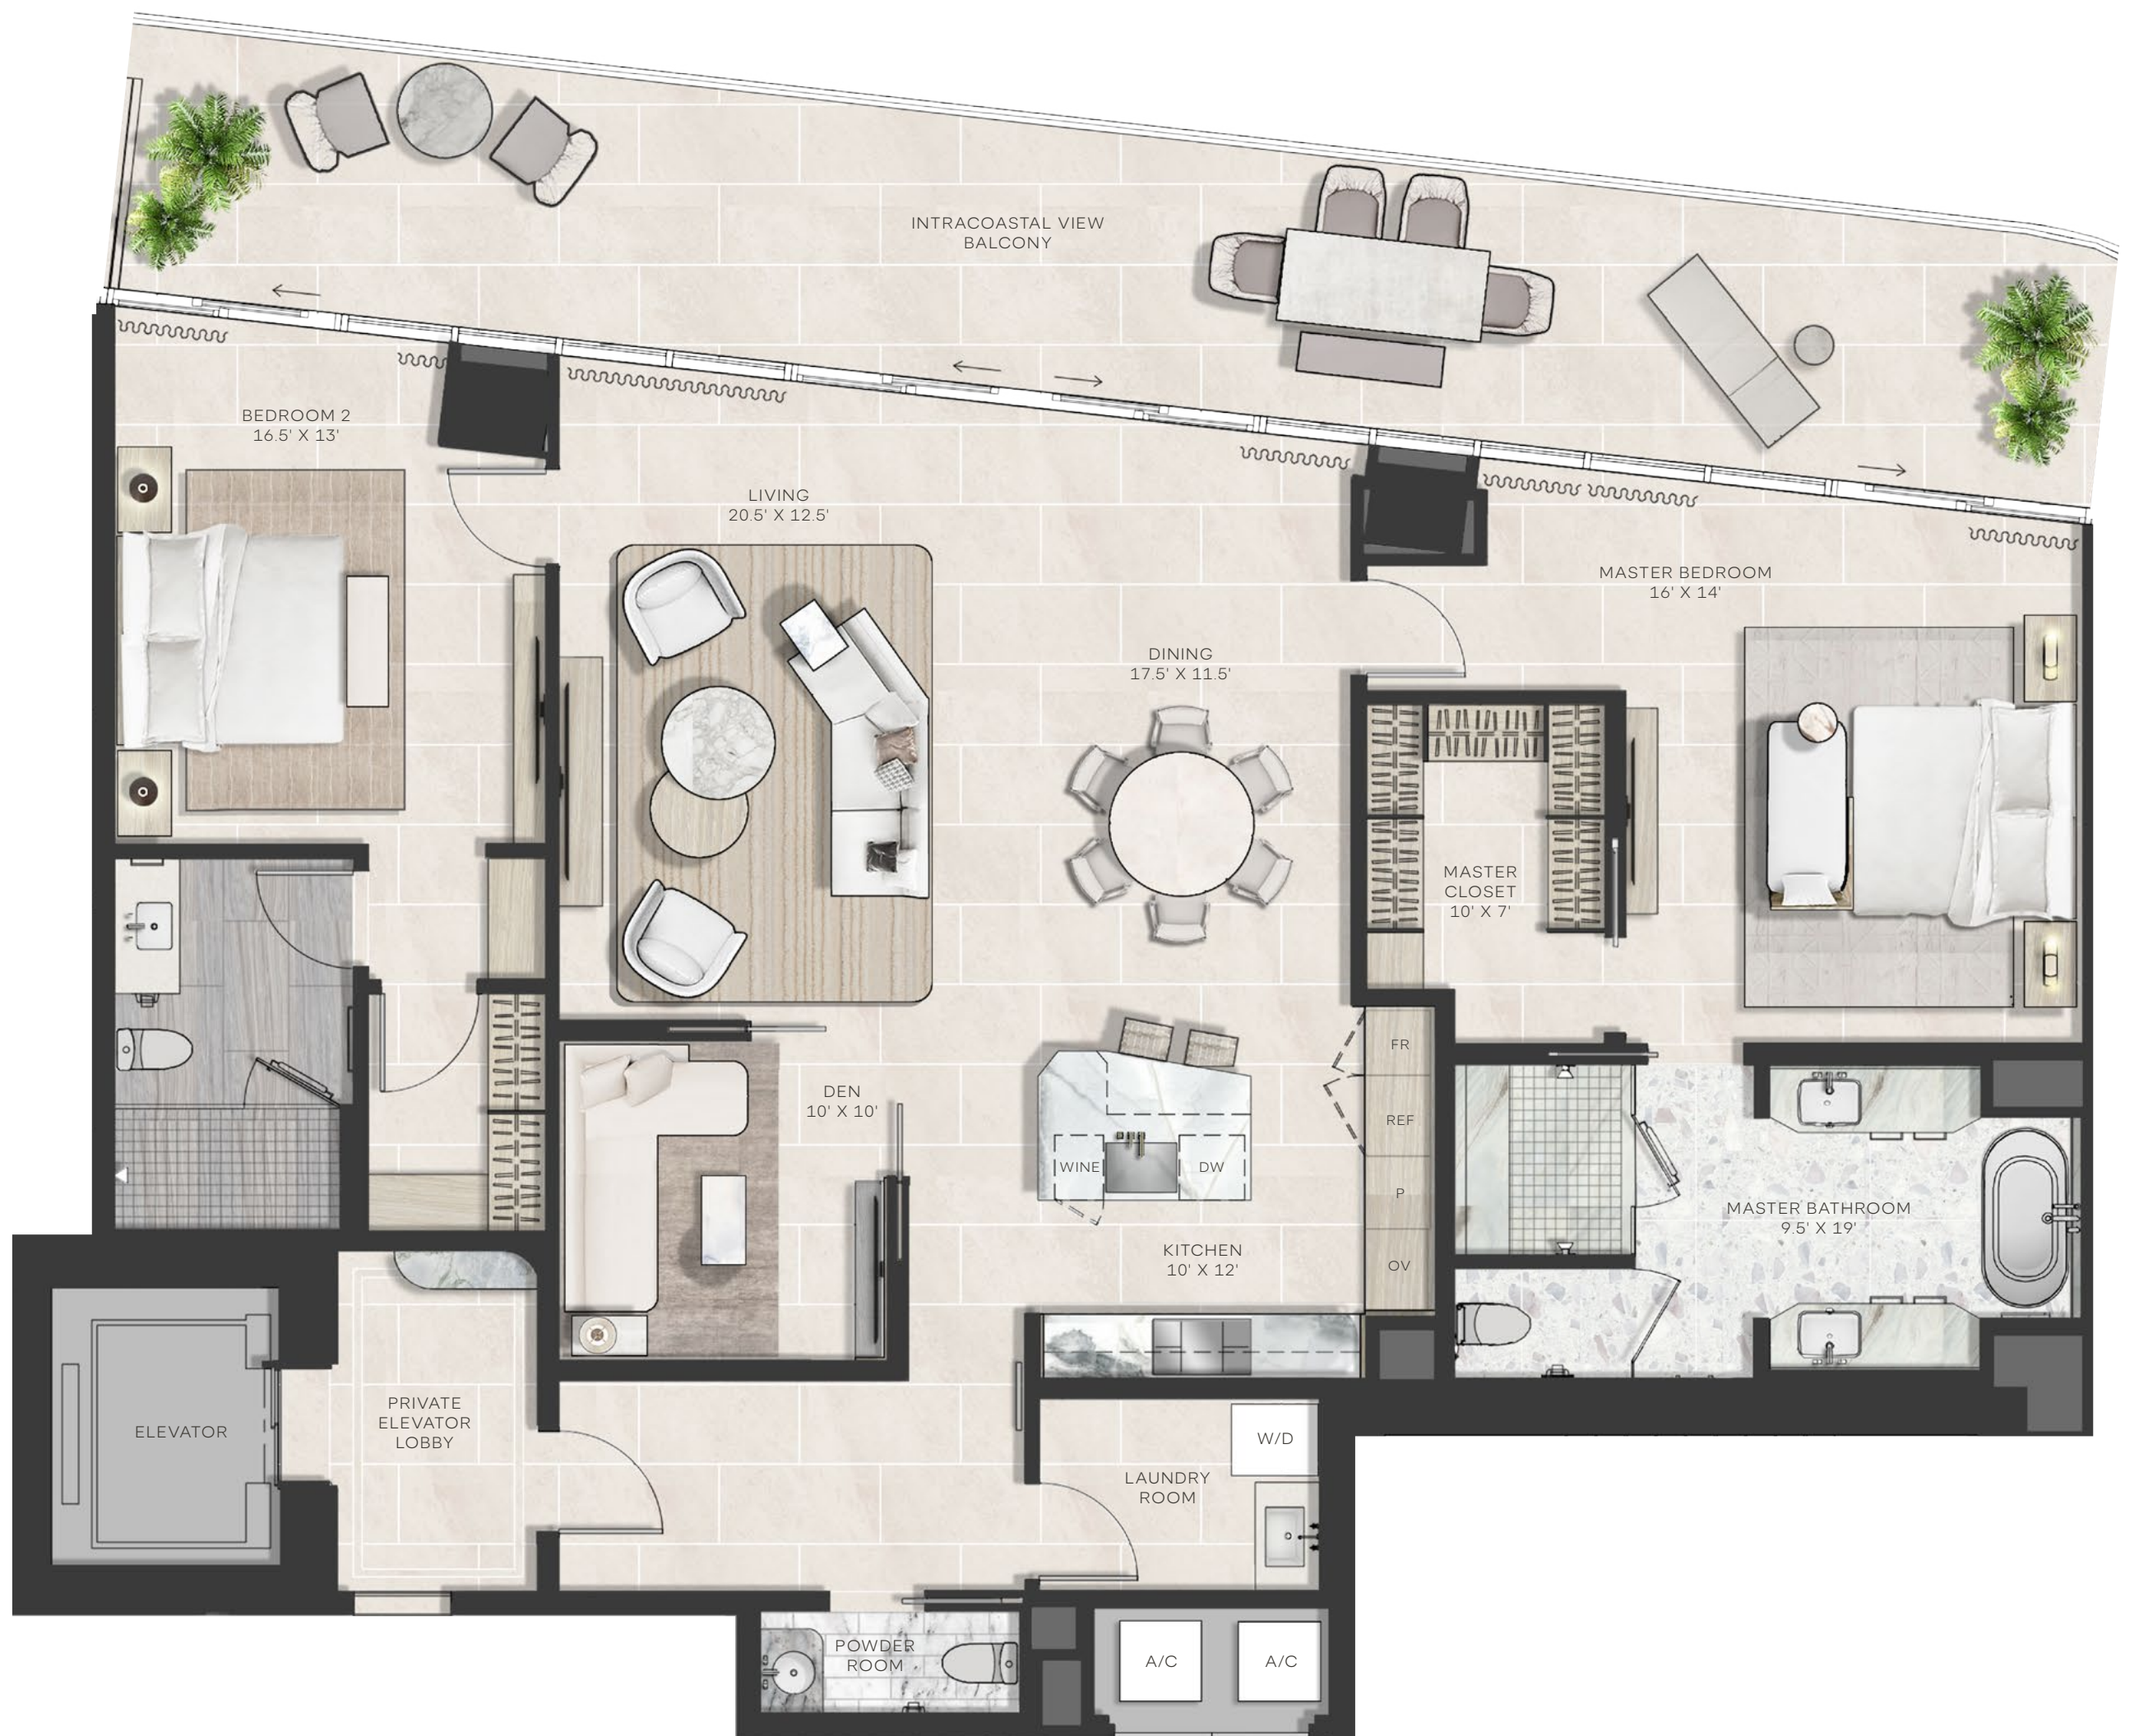

WALDORF ASTORIA
RESIDENCES POMPANO BEACH
IS THE ULTIMATE IN LUXURY,
WITH EVERY DETAIL
PERFECTLY CONSIDERED

RESIDENCE 04

2 BEDROOM, 2.5 BATHROOM + DEN

INTERIOR: 2,097 SF
EXTERIOR: 505 SF*
TOTAL: 2,602 SF

PROPERTY
1350 South Ocean Boulevard
Pompano Beach, FL 33062
(305) 494-1767