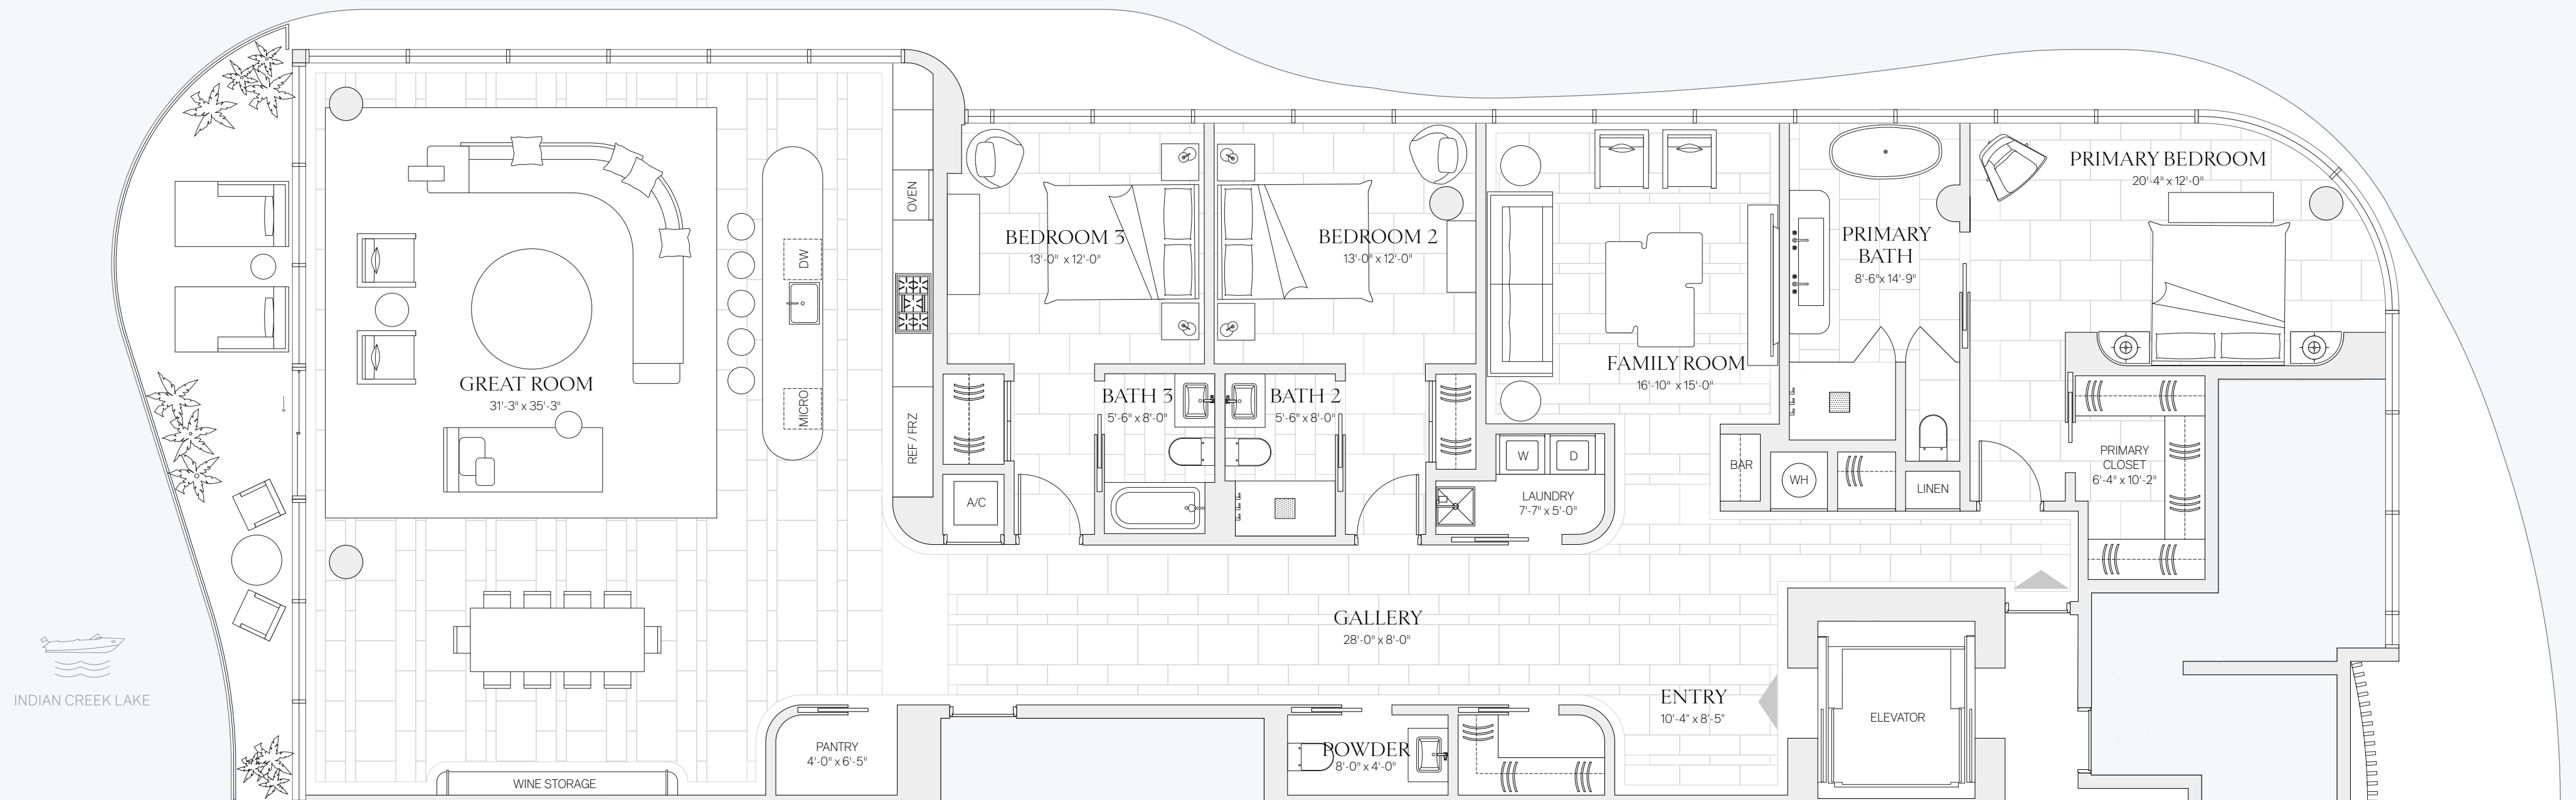

## Notable FEATURES

- 35' of unobstructed water and golf course views
- Direct elevator entry
- Custom-patterned honed Vanilla Silver Spider stone floors
- Separate Family/Media Room

LEVEL 3

3 Bedrooms 3 Full Baths 1 Powder Room  
3,203 SQFT Interior 231 SQFT Exterior