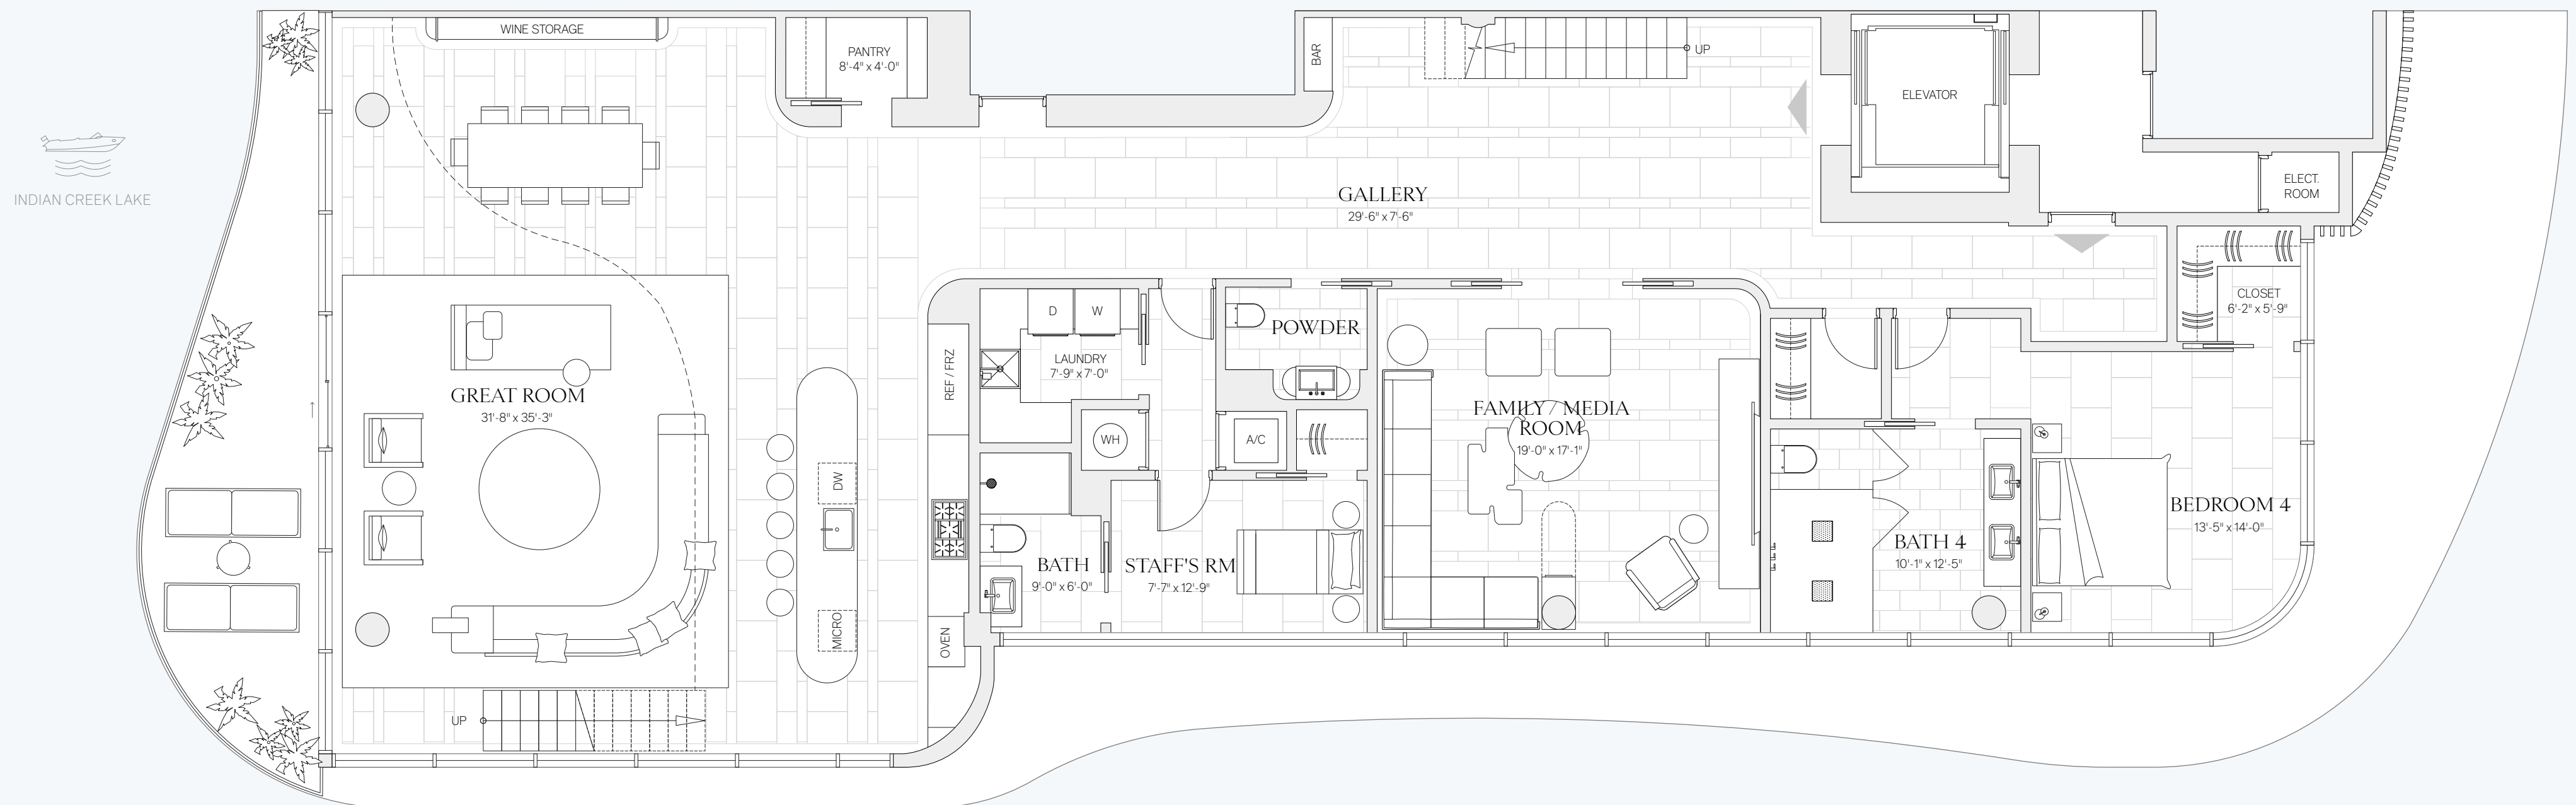

# Duplex EAST

LOWER Level

## Notable FEATURES

- 35' of unobstructed water and golf course views
- Direct elevator entry
- Custom-patterned honed Vanilla Silver Spider stone floors
- Double Height Great Room
- Family/Media Room

LEVEL 6  
LEVEL 5

5 Bedrooms 5 Full Baths 1 Powder Room  
5,582 SQFT Interior 231 SQFT Exterior