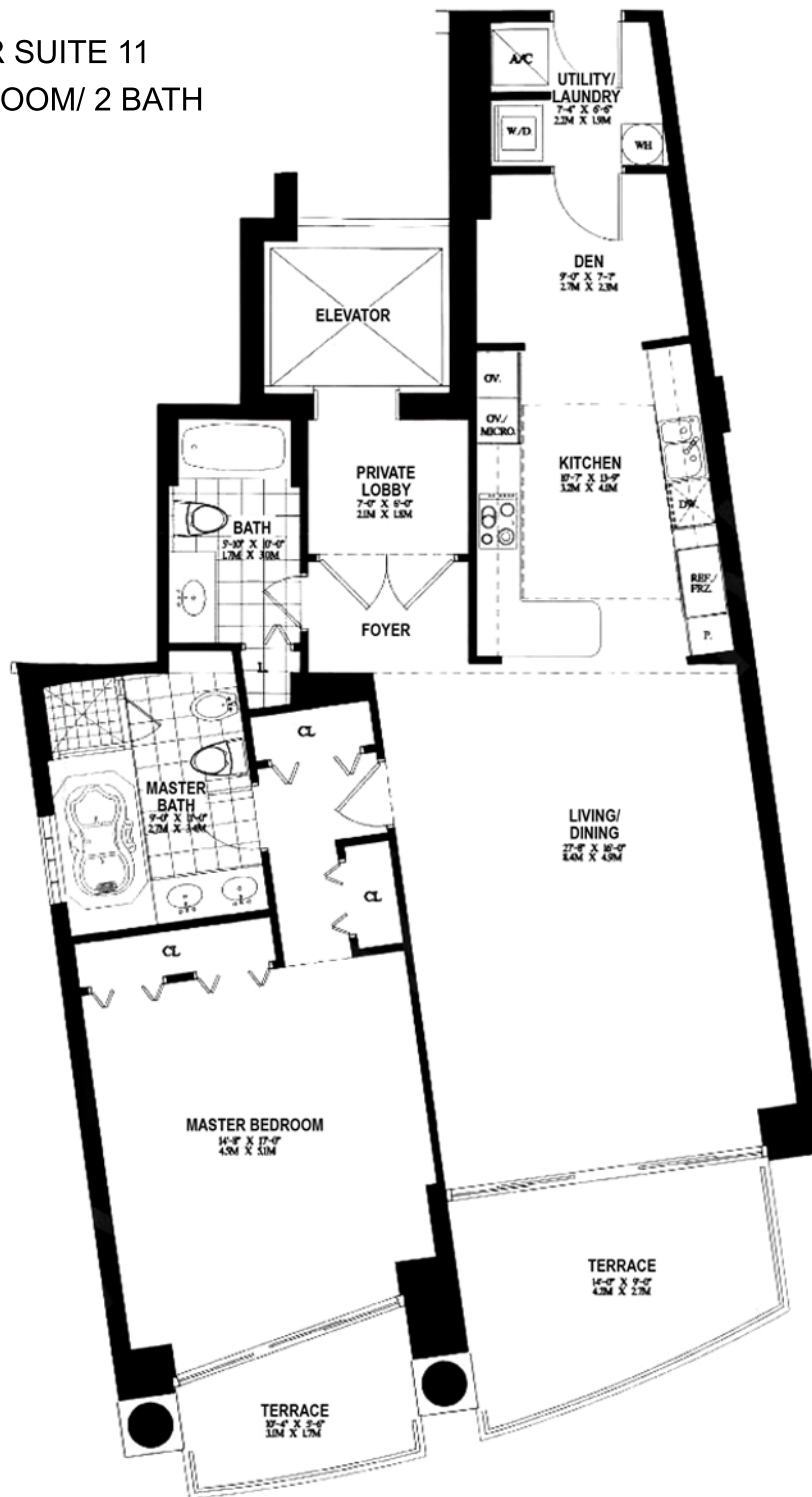

TOWER SUITE 11
1 BEDROOM/ 2 BATH

FLOOR PLAN
1,564 sq. ft.

Contact:
STEVE SAMUELS
Email: ssamuels@condosandcondos.com
Ph: 305.494.1767
Fax: 888.430.3343
Web: www.condosandcondos.com

IL VILLAGGIO SOUTH BEACH