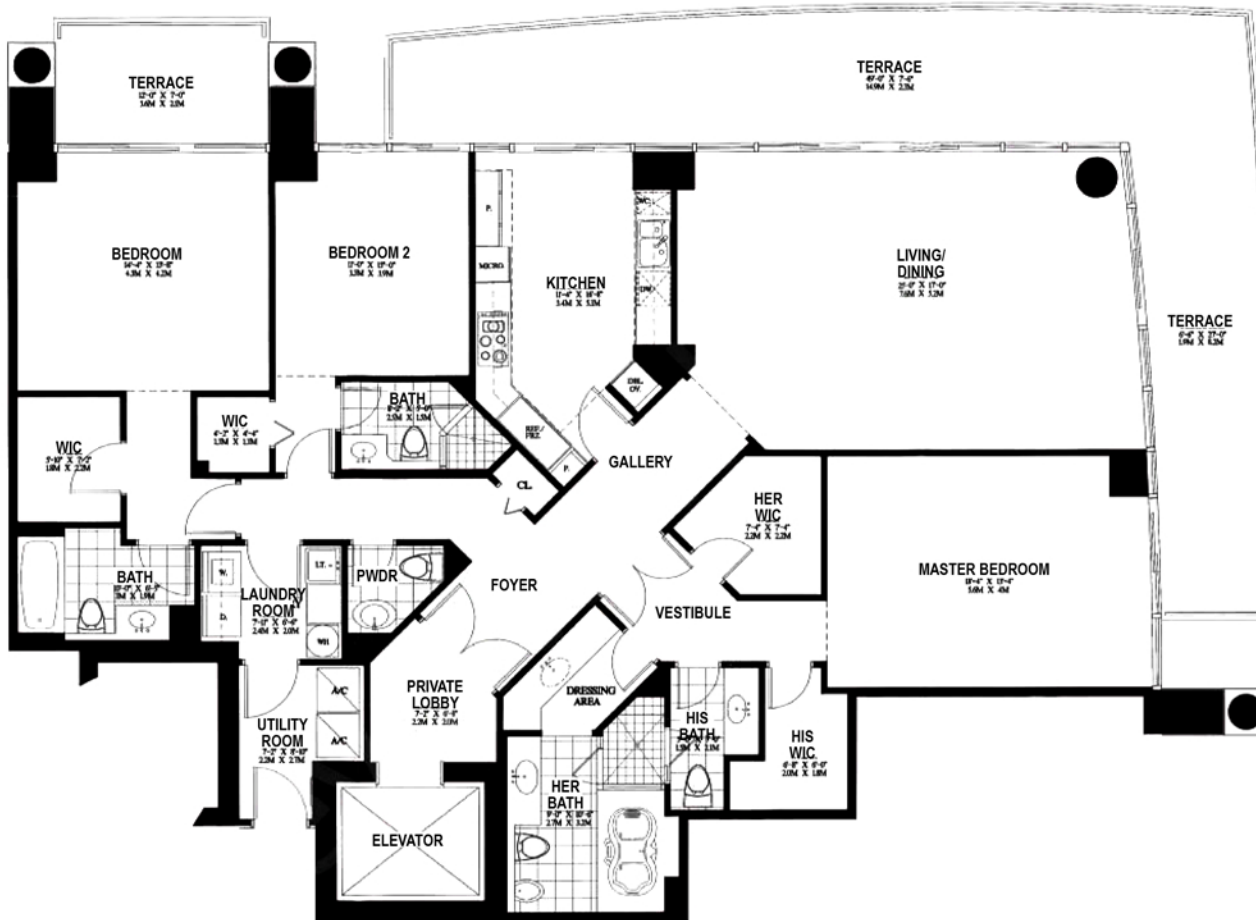

TOWER SUITE 5
3 BEDROOM/4.5 BATH

FLOOR PLAN
2,950 sq. ft.

Contact:
STEVE SAMUELS
 Email: ssamuels@condosandcondos.com
 Ph: 305.494.1767
 Fax: 888.430.3343
 Web: www.condosandcondos.com

IL VILLAGGIO SOUTH BEACH

ATLANTIC OCEAN