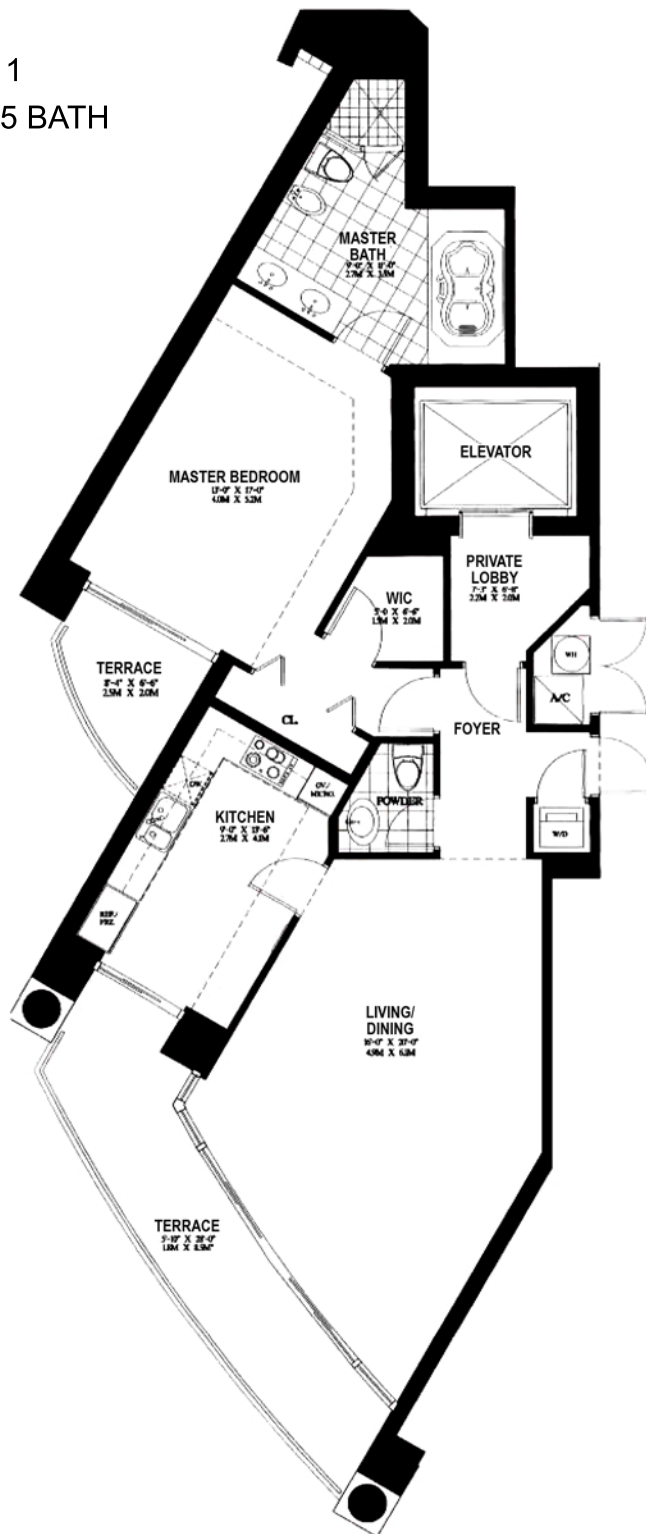

TOWER SUITE 1
1 BEDROOM/1.5 BATH

FLOOR PLAN
1,439 sq. ft.

Contact:
STEVE SAMUELS
Email: ssamuels@condosandcondos.com
Ph: 305.494.1767
Fax: 888.430.3343
Web: www.condosandcondos.com

IL VILLAGGIO SOUTH BEACH

ATLANTIC OCEAN