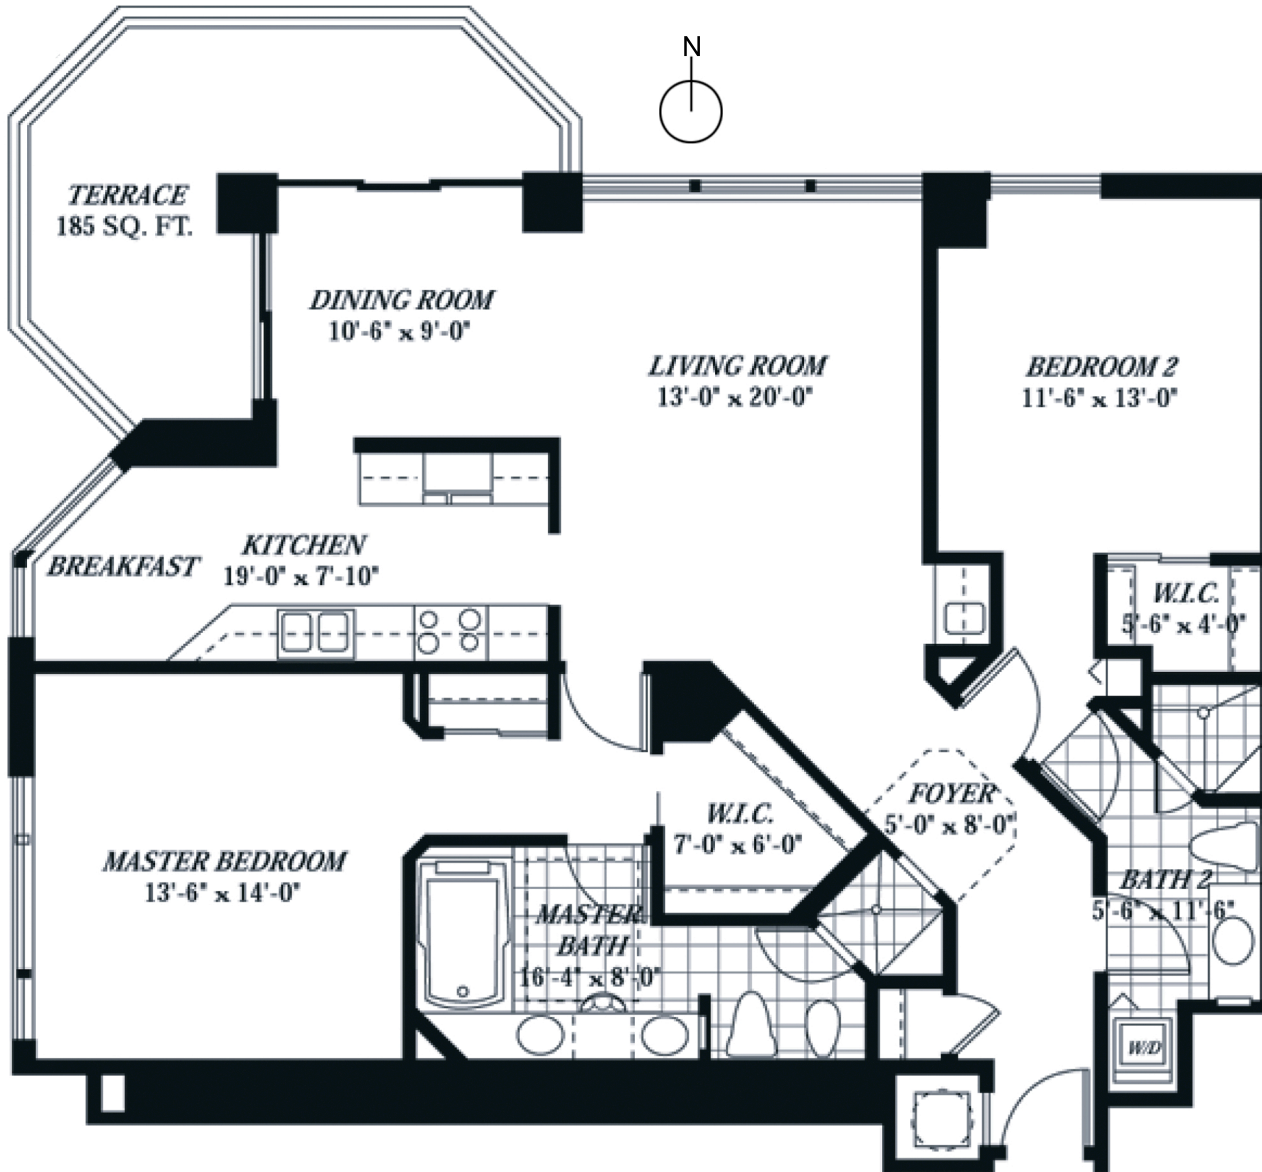

UNIT 7  
2 BEDROOM/2 BATH

FLOOR PLAN  
1,380 sq. ft.

Contact:  
**STEVE SAMUELS**  
 Email: [ssamuels@condosandcondos.com](mailto:ssamuels@condosandcondos.com)  
 Ph: 305.494.1767  
 Fax: 888.430.3343  
 Web: [www.condosandcondos.com](http://www.condosandcondos.com)

BLUE DIAMOND  
MIAMI BEACH

ATLANTIC OCEAN

BAY CITY