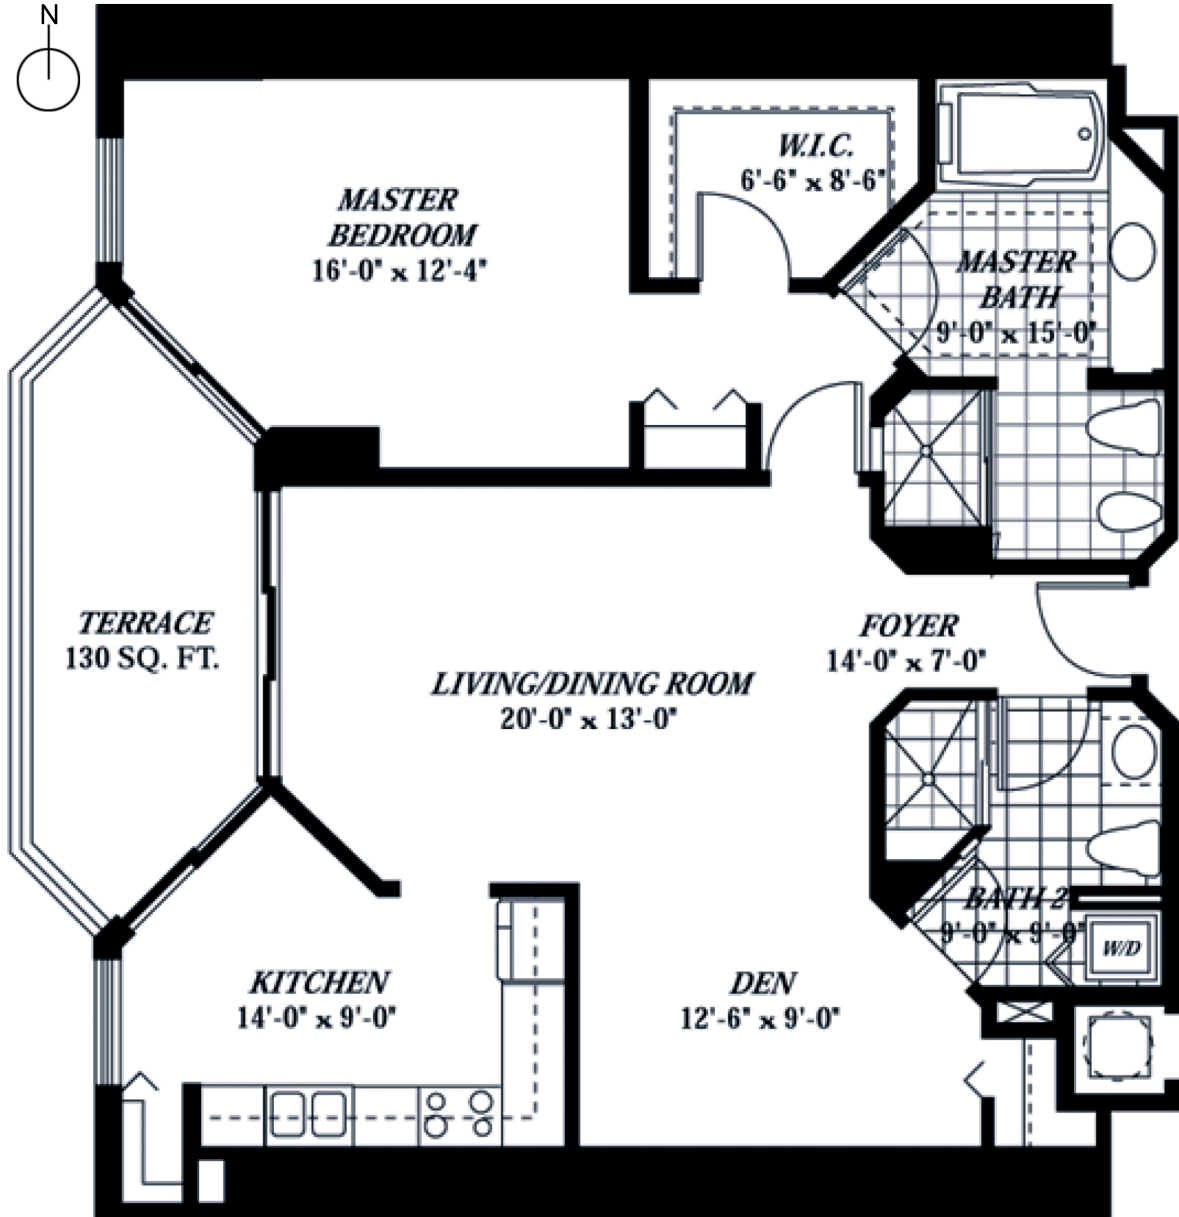

UNIT 6
1 BEDROOM/2 BATH/DEN

FLOOR PLAN
1,100 sq. ft.

Contact:
STEVE SAMUELS
Email: ssamuels@condosandcondos.com
Ph: 305.494.1767
Fax: 888.430.3343
Web: www.condosandcondos.com

BLUE DIAMOND MIAMI BEACH

ATLANTIC OCEAN