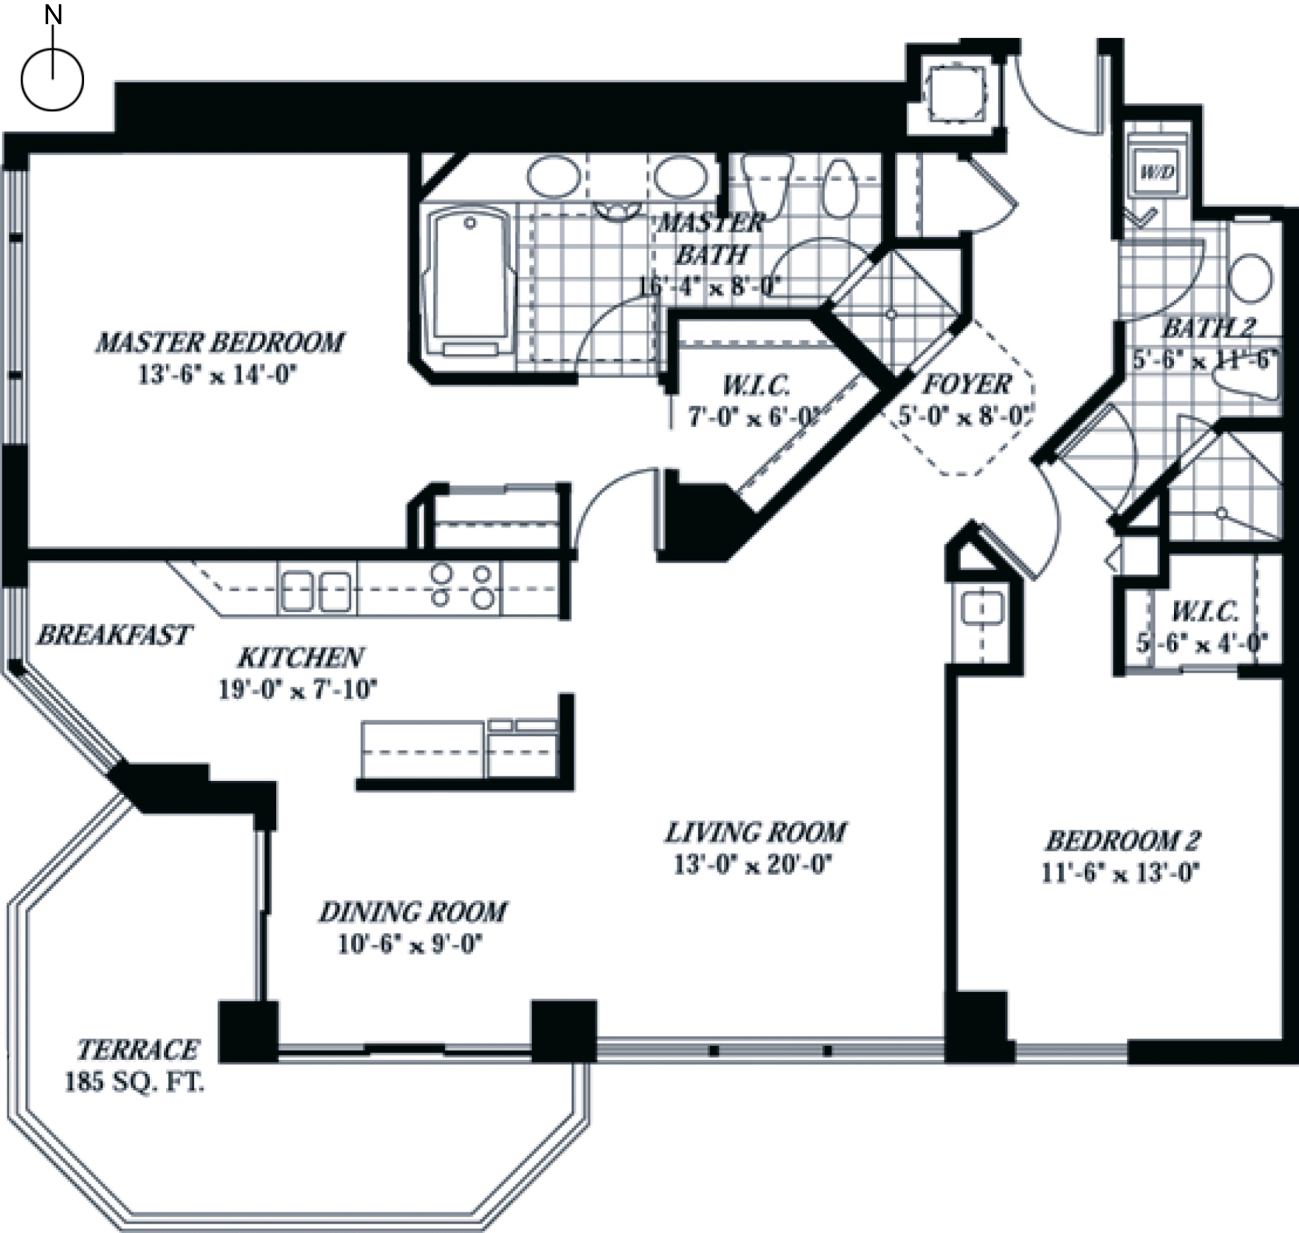

UNIT 5
2 BEDROOM/2 BATH

FLOOR PLAN
1,380 sq. ft.

Contact:
STEVE SAMUELS
Email: ssamuels@condosandcondos.com
Ph: 305.494.1767
Fax: 888.430.3343
Web: www.condosandcondos.com

BLUE DIAMOND MIAMI BEACH

ATLANTIC OCEAN

BAY CITY