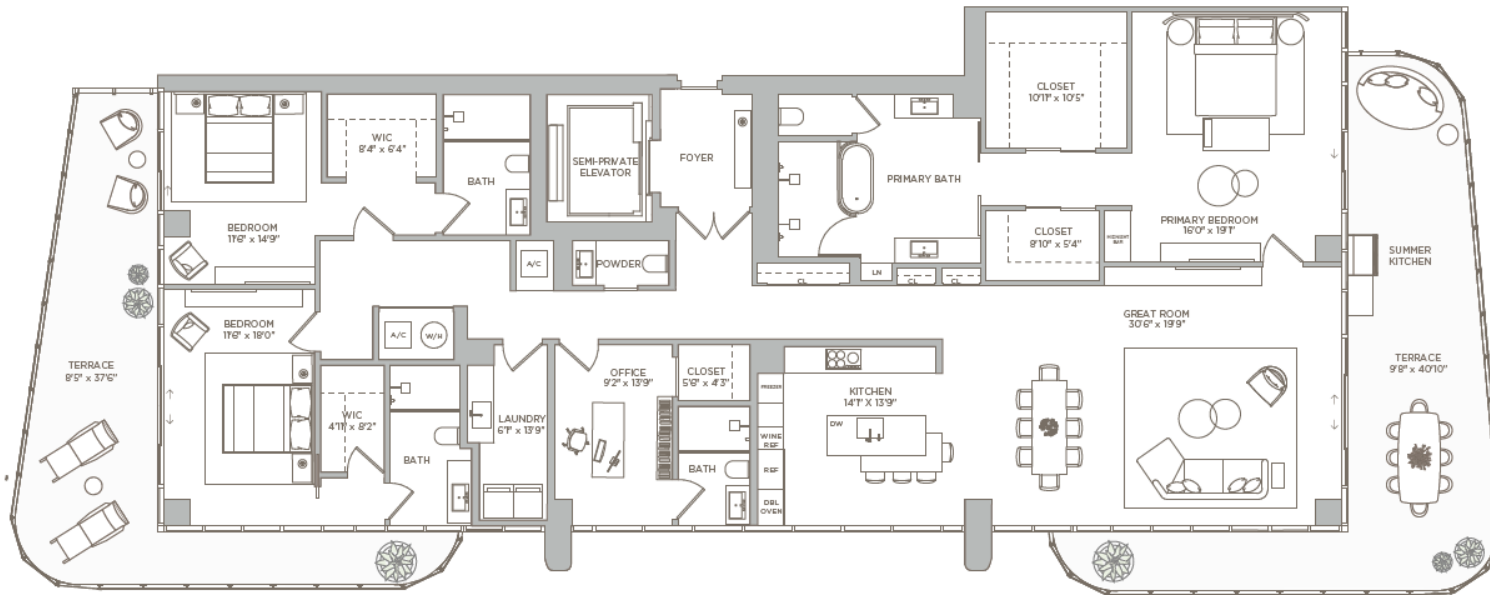

Sage

INTRACOASTAL RESIDENCES
FORT LAUDERDALE

RESIDENCE 04

LEVELS 7-16

3 BEDROOMS + OFFICE | 4.5 BATHS

LIVING AREA: 3,185 SQ FT 296 M²

BALCONY: 881 SQ FT 81.85 M²

TOTAL: 4,066 SQ FT 377.74 M²

N
A

INTRACOASTAL