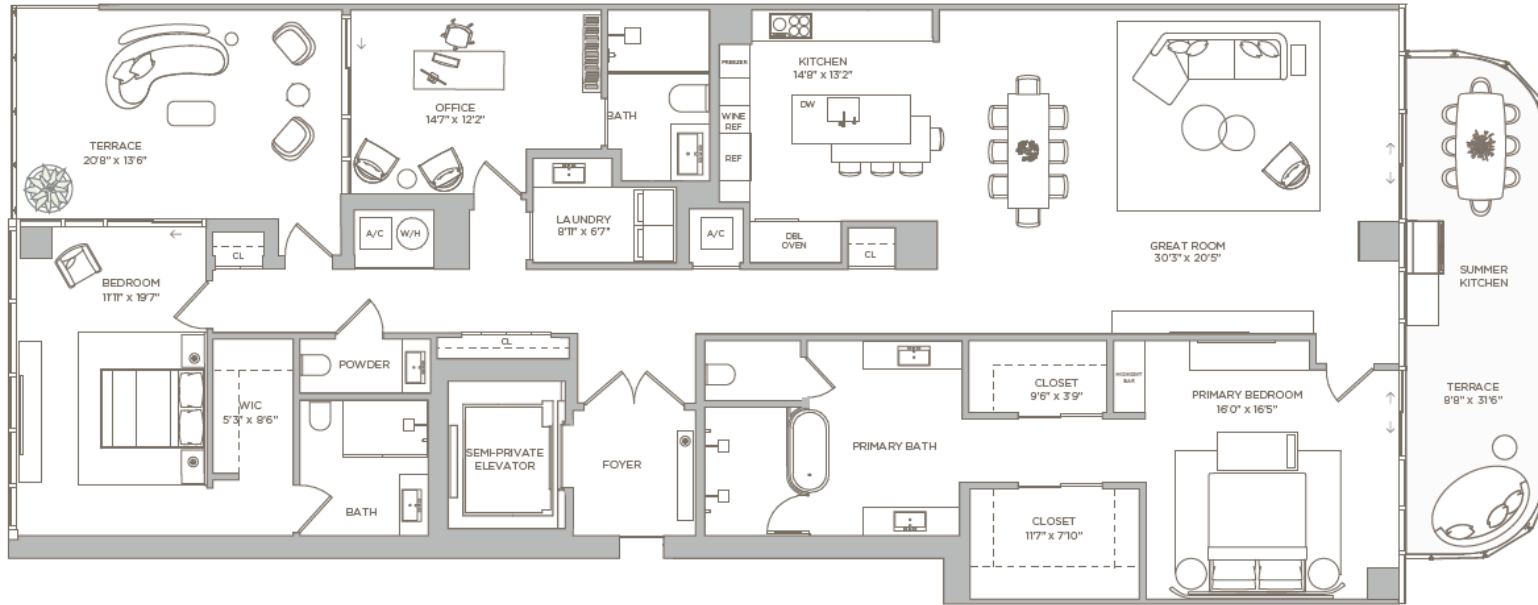

Sage

INTRACOASTAL RESIDENCES
FORT LAUDERDALE

RESIDENCE 03

LEVELS 7-16

2 BEDROOMS + OFFICE | 3.5 BATHS

LIVING AREA:	2,754 SQ FT	256 M ²
BALCONY:	551 SQ FT	51.19 M ²
TOTAL:	3,305 SQ FT	307.04 M ²

N
A

INTRACOASTAL