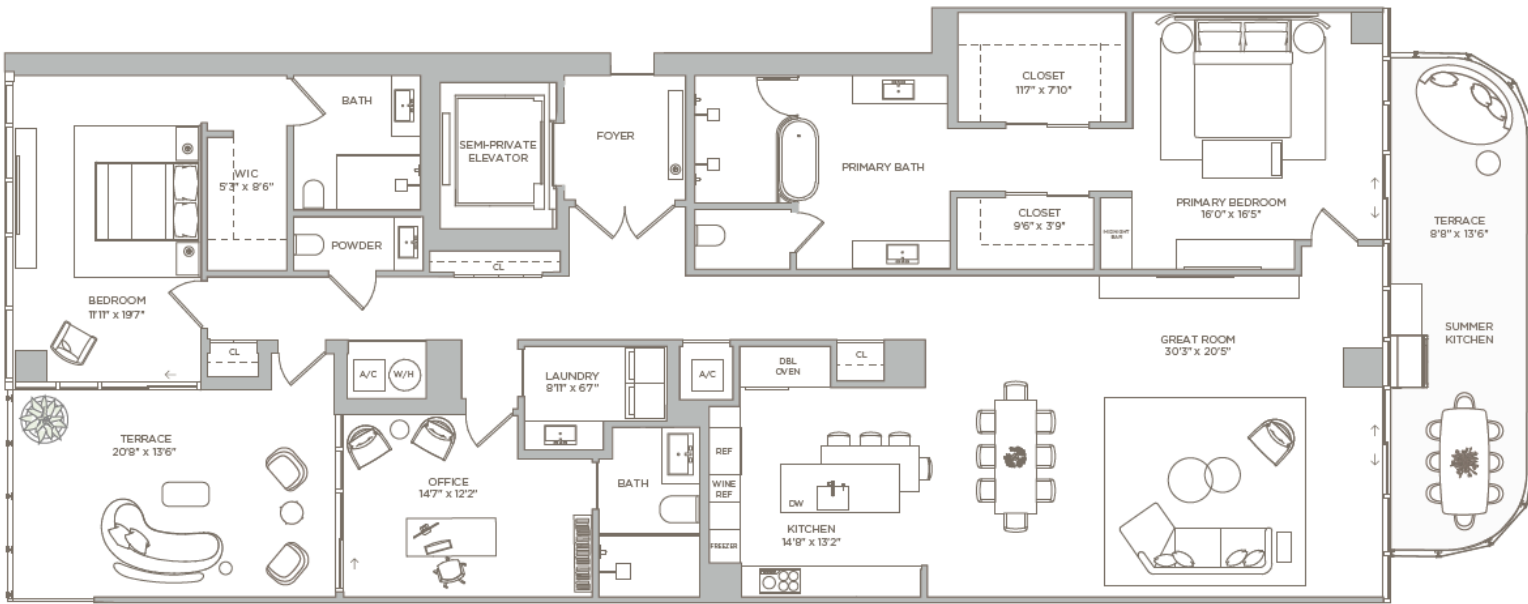

Sage

INTRACOASTAL RESIDENCES
FORT LAUDERDALE

RESIDENCE 02 LEVELS 7-16

2 BEDROOMS + OFFICE | 3.5 BATHS

LIVING AREA:	2,754 SQ FT	256 M ²
BALCONY:	551 SQ FT	51.19 M ²
TOTAL:	3,305 SQ FT	307.04 M²

N
A

INTRACOASTAL