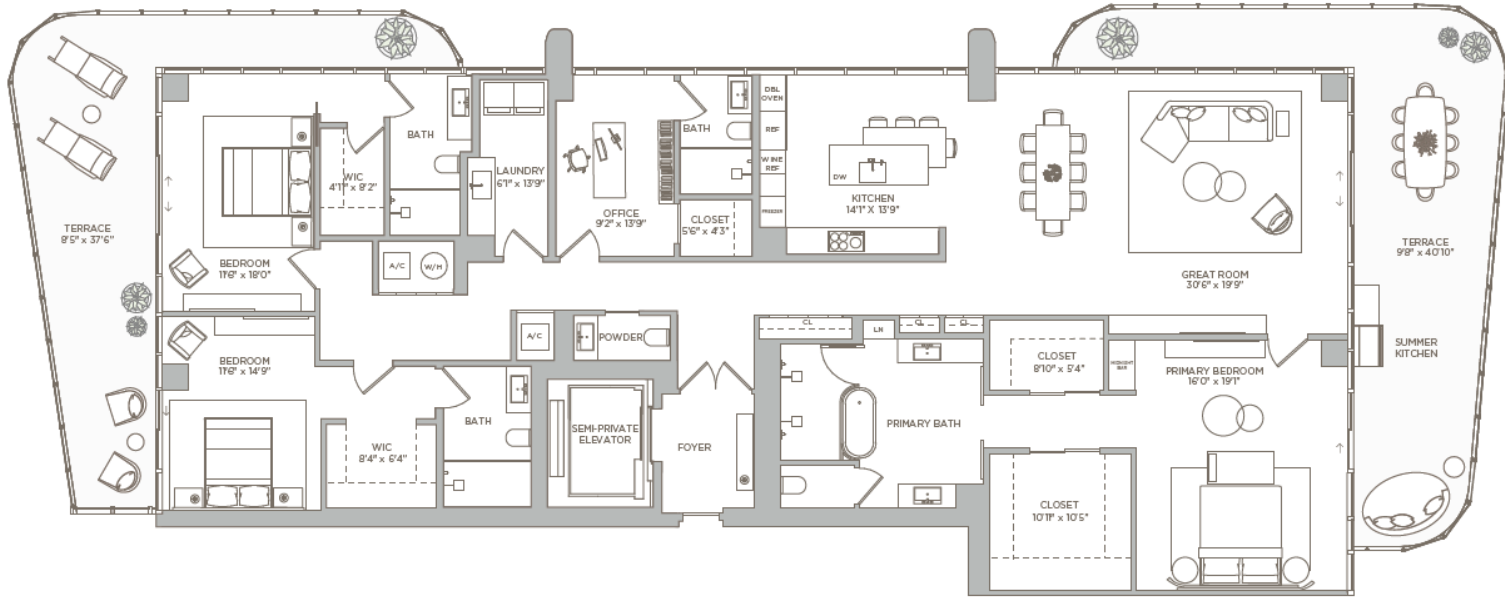

Sage

INTRACOASTAL RESIDENCES
FORT LAUDERDALE

RESIDENCE 01

LEVELS 7-16

3 BEDROOMS + OFFICE | 4.5 BATHS

LIVING AREA: 3,185 SQ FT 296 M²

BALCONY: 881 SQ FT 81.85 M²

TOTAL: 4,066 SQ FT 377.74 M²

N
A

INTRACOASTAL