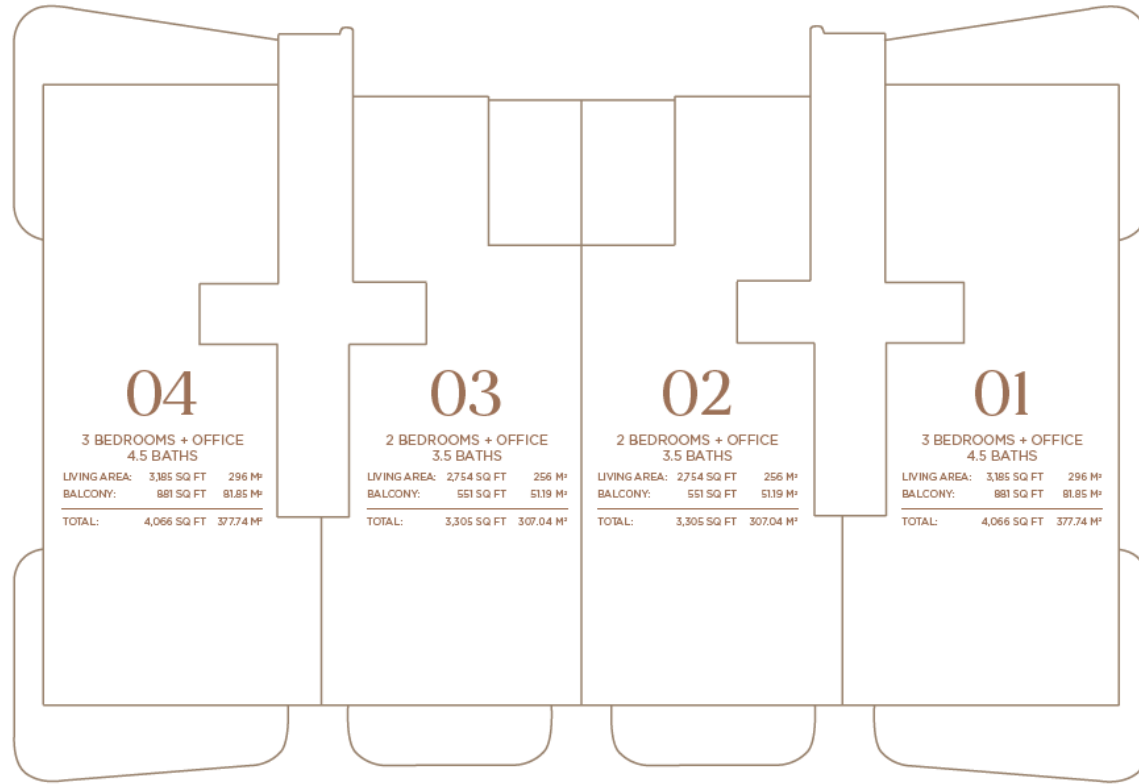

# Sage

INTRACOASTAL RESIDENCES  
FORT LAUDERDALE

## RESIDENTIAL KEY PLAN

LEVELS 7-16

INTRACOASTAL