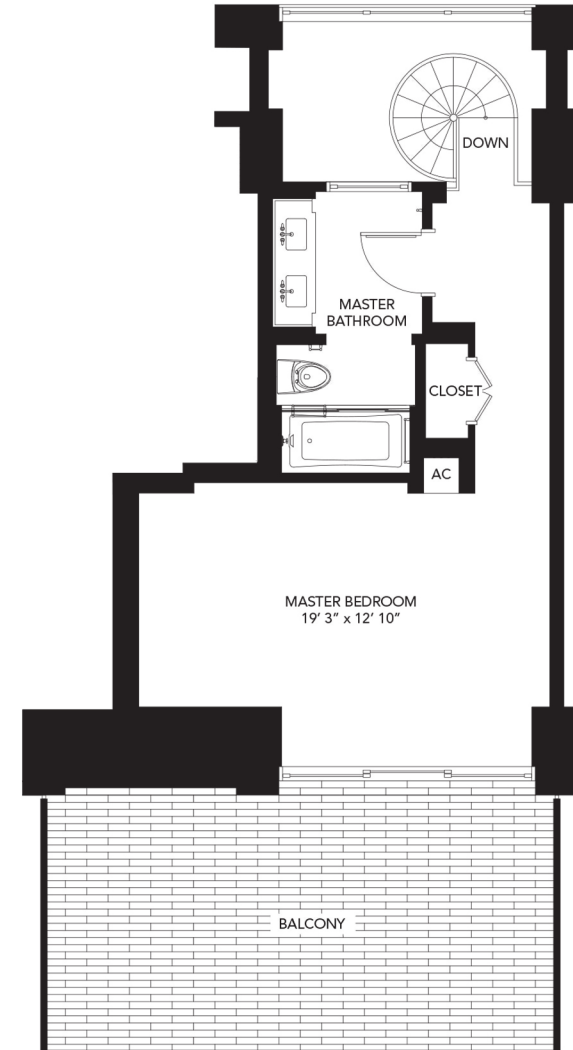

CONRAD®

FORT LAUDERDALE
Beach Residences

T2 1 BED / 1.5 BATH

Floor 6

RESIDENCE	1,340 sq. ft.	124.49 m ²
BALCONY	329 sq. ft.	30.56 m ²
TOTAL	1,769 sq. ft.	154.05 m²

LEVEL 1

LEVEL 2