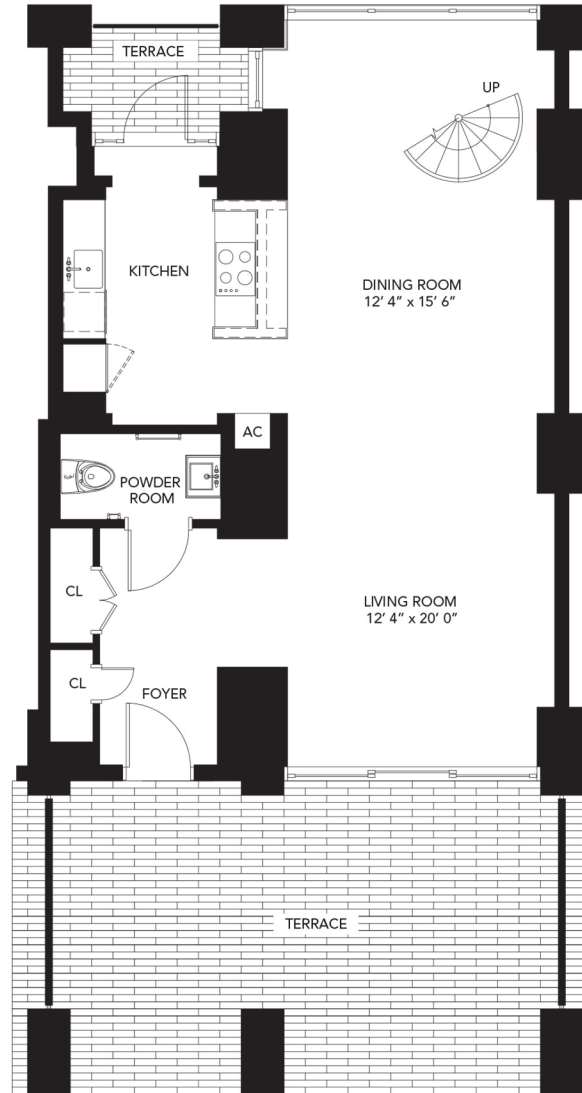

CONRAD®

FORT LAUDERDALE
Beach Residences

T2 1 BED / 1.5 BATH

Floor 6

RESIDENCE	1,340 sq. ft.	124.49 m ²
BALCONY	329 sq. ft.	30.56 m ²
TOTAL	1,769 sq. ft.	154.05 m²

LEVEL 1

LEVEL 2