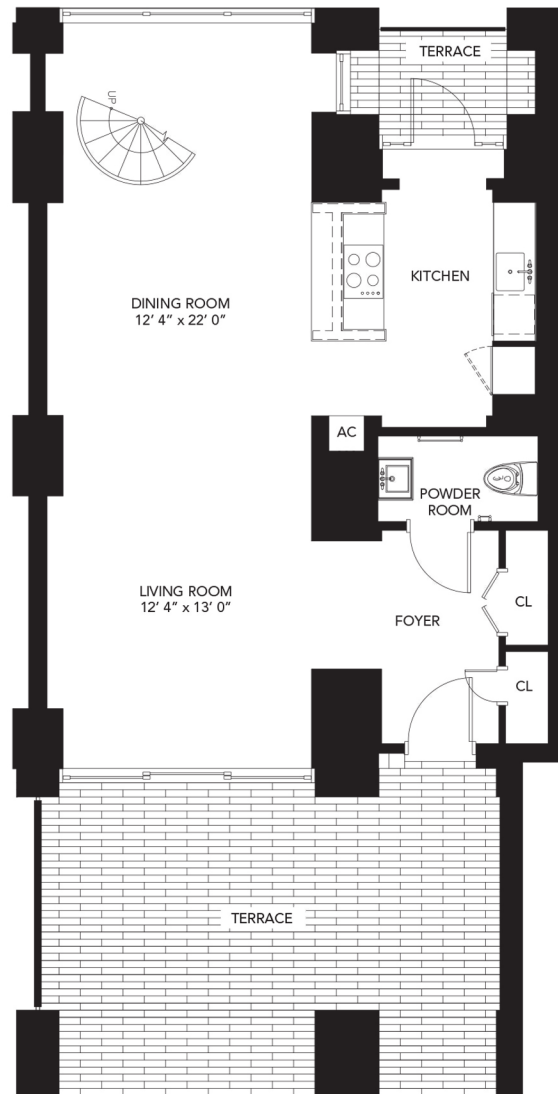

CONRAD®

FORT LAUDERDALE
Beach Residences

T1 1 BED / 1.5 BATH

Floor 6

RESIDENCE	1,362 sq. ft.	129.32 m ²
BALCONY	52 sq. ft.	4.83 m ²
TOTAL	1,414 sq. ft.	134.25 m²

LEVEL 1

LEVEL 2