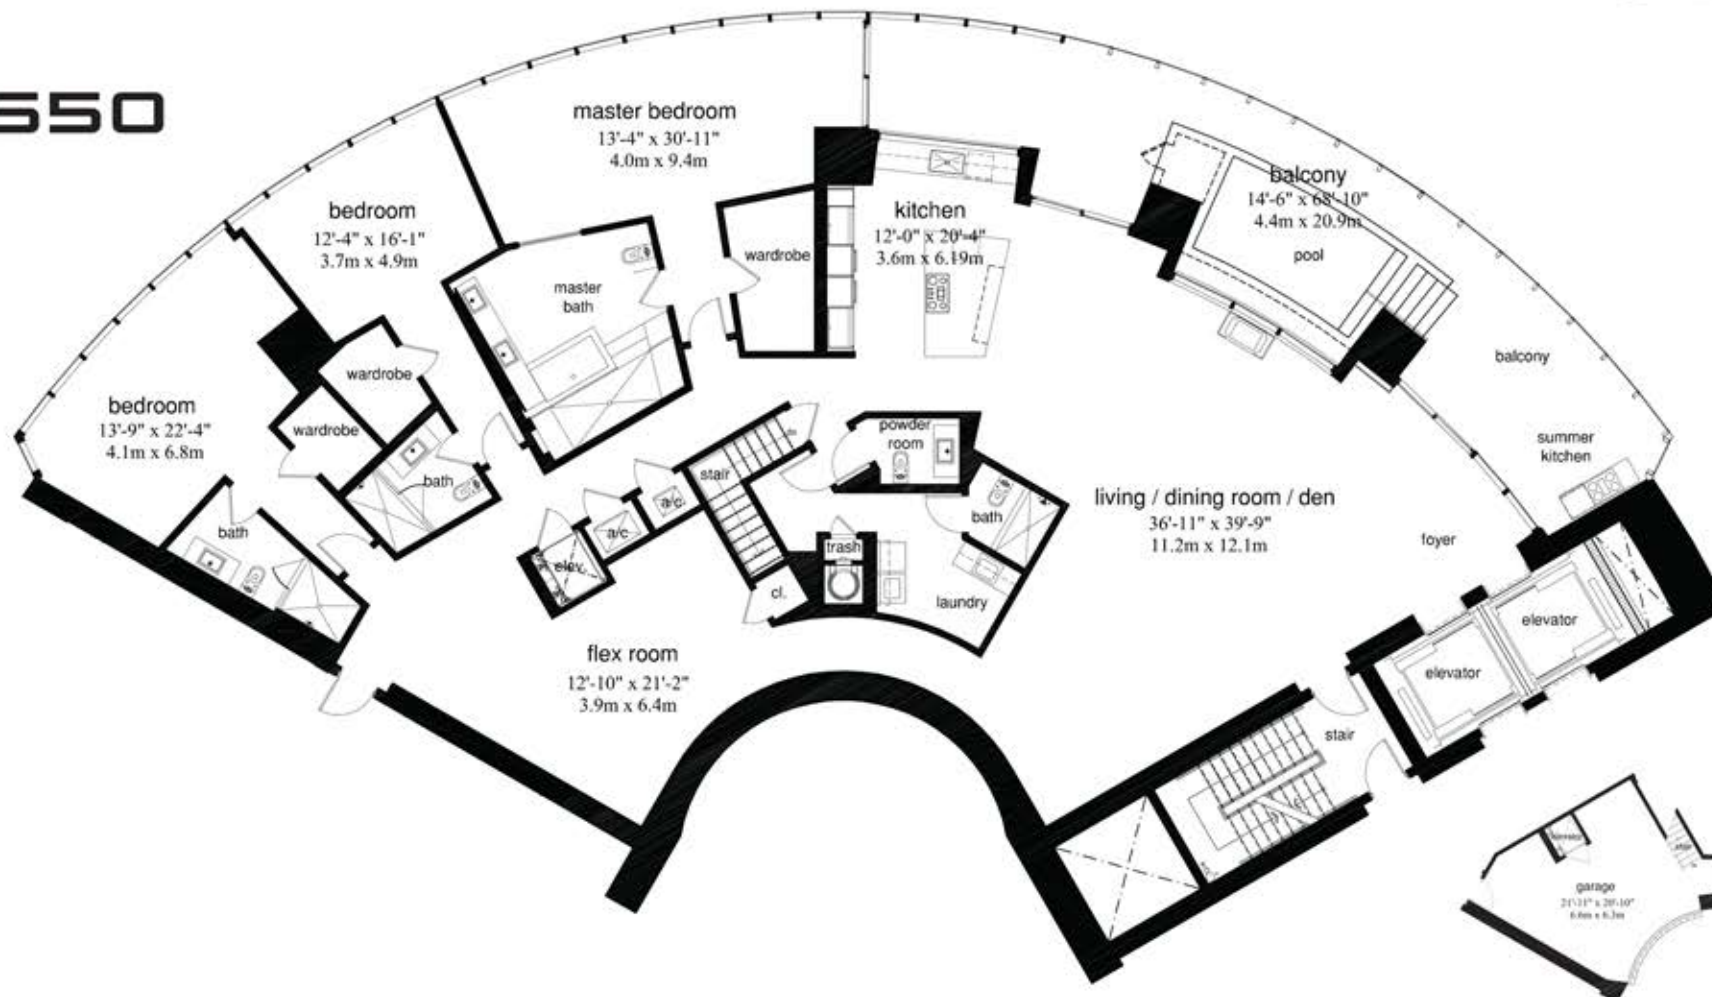

**PORSCHE DESIGN
TOWER MIAMI
P'0001**

P'0550

Area	SQ FT	M ²
Interior	4,513	419.2
Balcony	831	77.2
Garage	569	52.8
Total	5,913	549.2