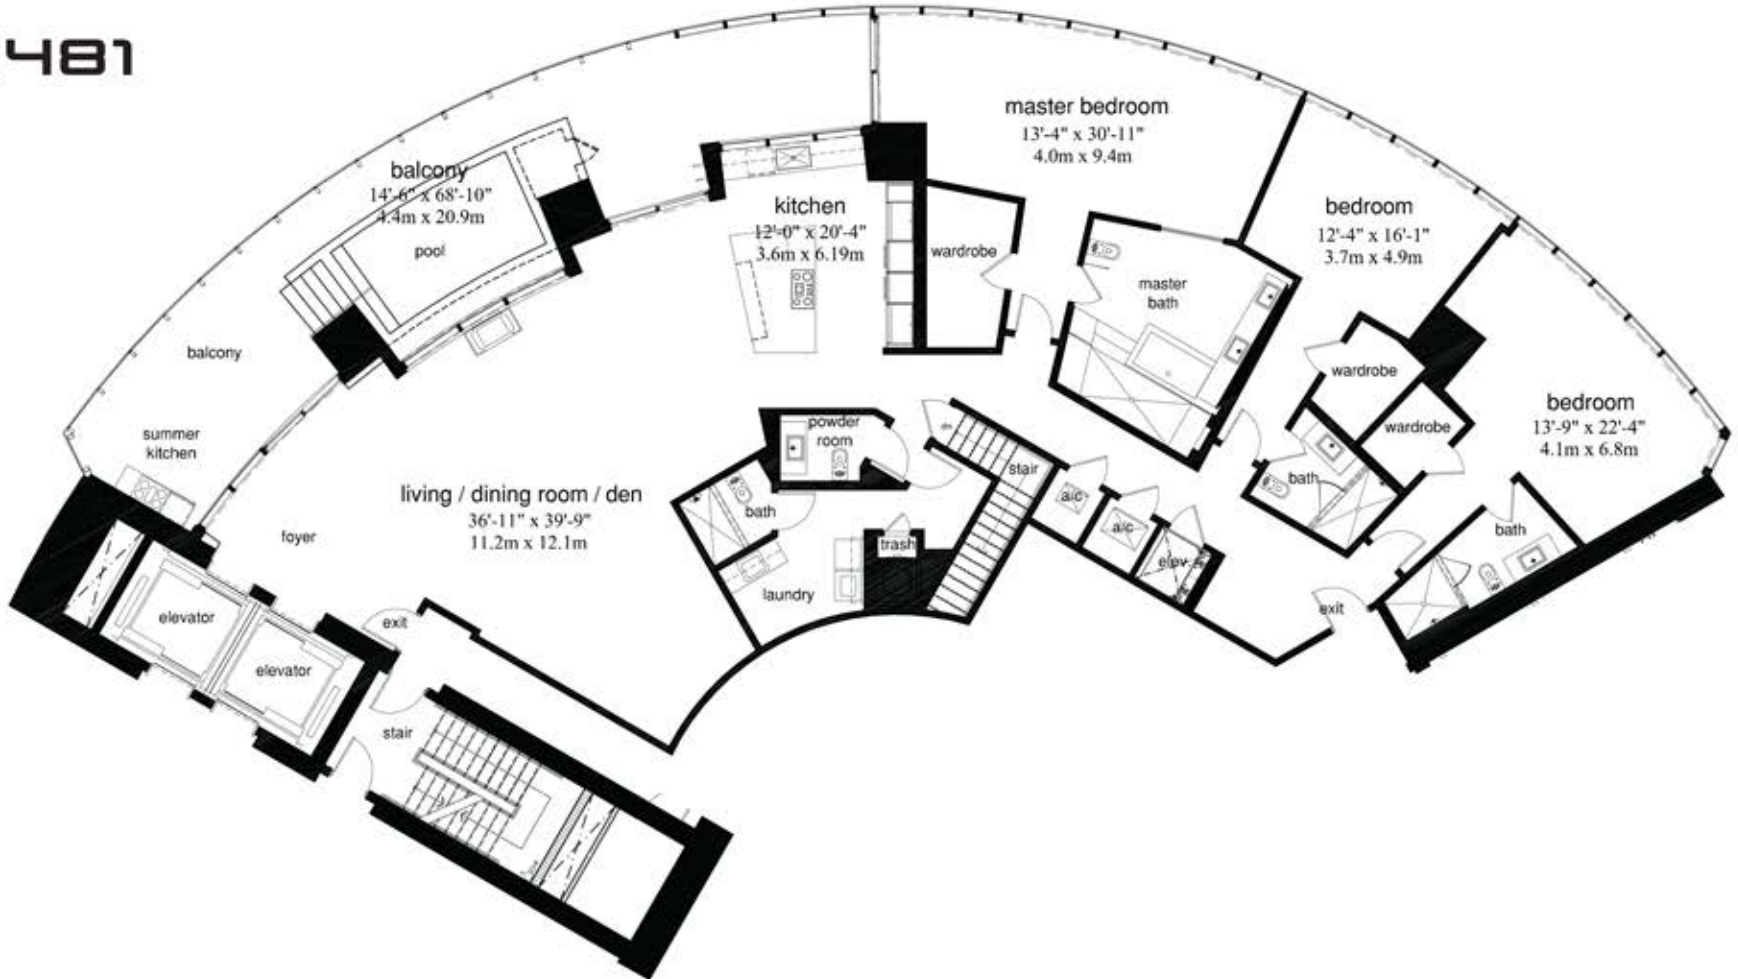

P'0481

Area	SQ FT	M ²
Interior	3,785	351.6
Balcony	831	77.2
Garage	569	52.8
Total	5,185	481.6