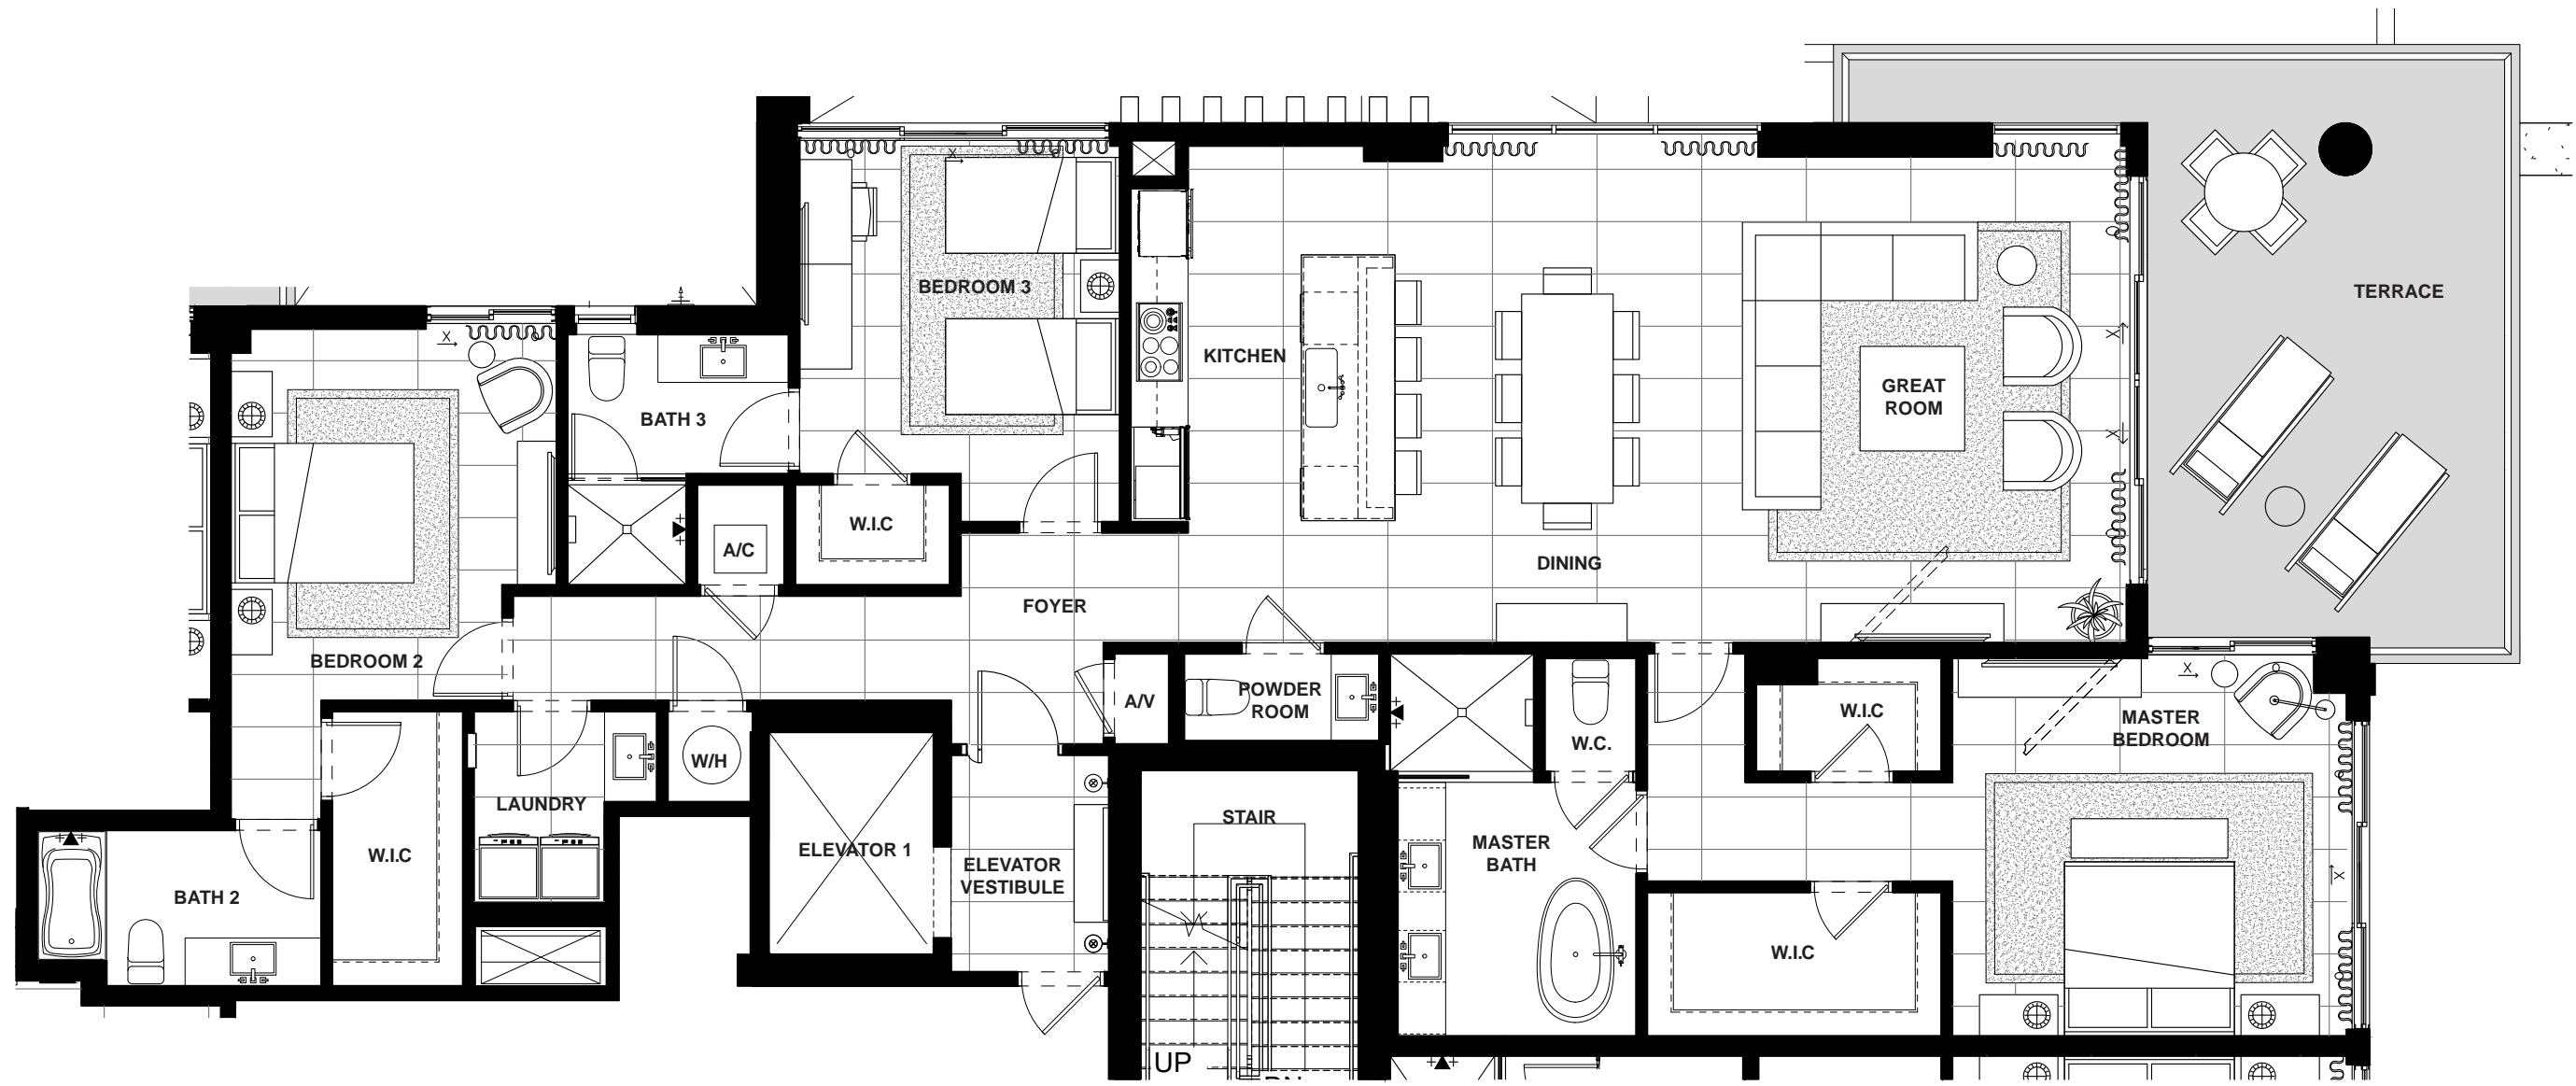

Residence 801

**SOUTH/
WEST**
DIRECTION

3
BEDROOMS

3.5
BATHS

3,354
A/C LIVING
AREA

746
COVERED
TERRACES

4,100
TOTAL S.F.

SALATO
POMPANO BEACH

SALATO
POMPANO BEACH

Residence 04

NINTH FLOOR

EAST DIRECTION	3 BEDROOMS	3.5 BATHS	2,132 A/C LIVING AREA	358 COVERED TERRACES	2,490 TOTAL S.F.
--------------------------	----------------------	---------------------	------------------------------------	-----------------------------------	----------------------------

Residence 05

NINTH FLOOR

**NORTH/
EAST**
DIRECTION

3
BEDROOMS

3.5
BATHS

2,308
A/C LIVING
AREA

365
COVERED
TERRACES

2,673
TOTAL S.F.

SALATO
POMPANO BEACH

Residence 06

SEVENTH FLOOR

NORTH/ WEST DIRECTION	3 BEDROOMS	3.5 BATHS	2,106 A/C LIVING AREA	320 COVERED TERRACES	2,426 TOTAL S.F.
-----------------------------	---------------	--------------	-----------------------------	----------------------------	---------------------