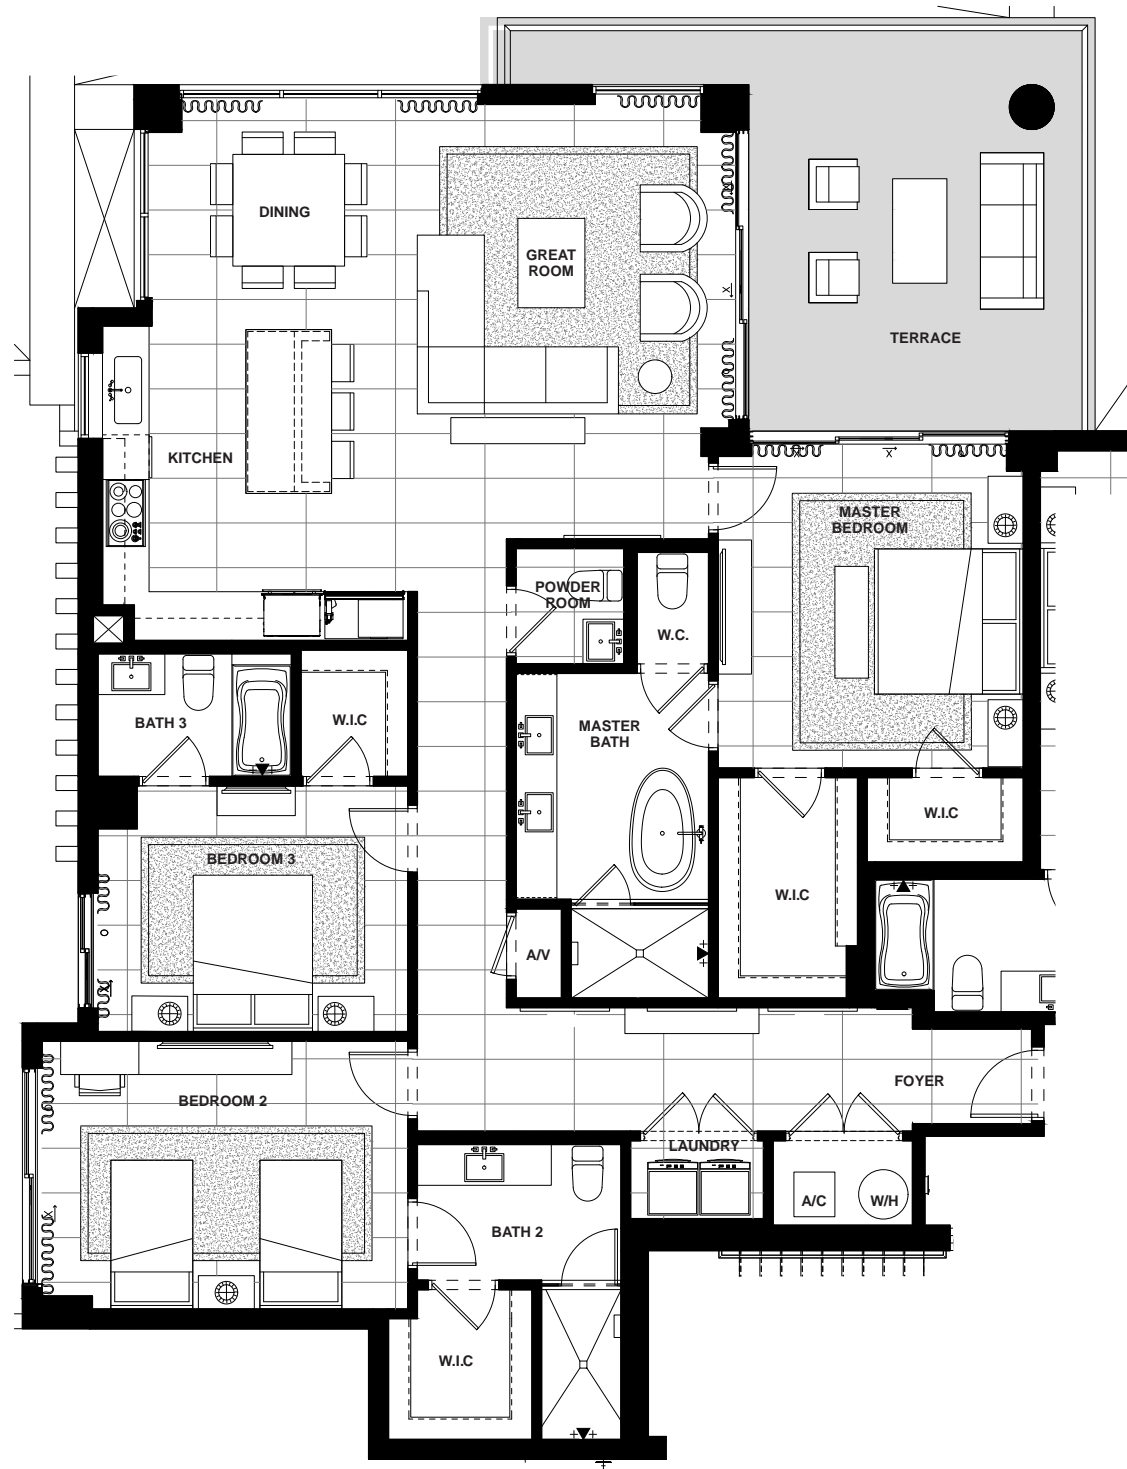

Residence 801

**SOUTH/
WEST**
DIRECTION

3
BEDROOMS

3.5
BATHS

3,354
A/C LIVING
AREA

746
COVERED
TERRACES

4,100
TOTAL S.F.

SALATO
POMPANO BEACH

SALATO
POMPANO BEACH

Residence 04

NINTH FLOOR

EAST DIRECTION	3 BEDROOMS	3.5 BATHS	2,132 A/C LIVING AREA	358 COVERED TERRACES	2,490 TOTAL S.F.
--------------------------	----------------------	---------------------	------------------------------------	-----------------------------------	----------------------------

Residence 05

NINTH FLOOR

**NORTH/
EAST**
DIRECTION

3
BEDROOMS

3.5
BATHS

2,308
A/C LIVING
AREA

365
COVERED
TERRACES

2,673
TOTAL S.F.

SALATO
POMPANO BEACH

Residence 06

SEVENTH FLOOR

NORTH/ WEST DIRECTION	3 BEDROOMS	3.5 BATHS	2,106 A/C LIVING AREA	320 COVERED TERRACES	2,426 TOTAL S.F.
-----------------------------	---------------	--------------	-----------------------------	----------------------------	---------------------