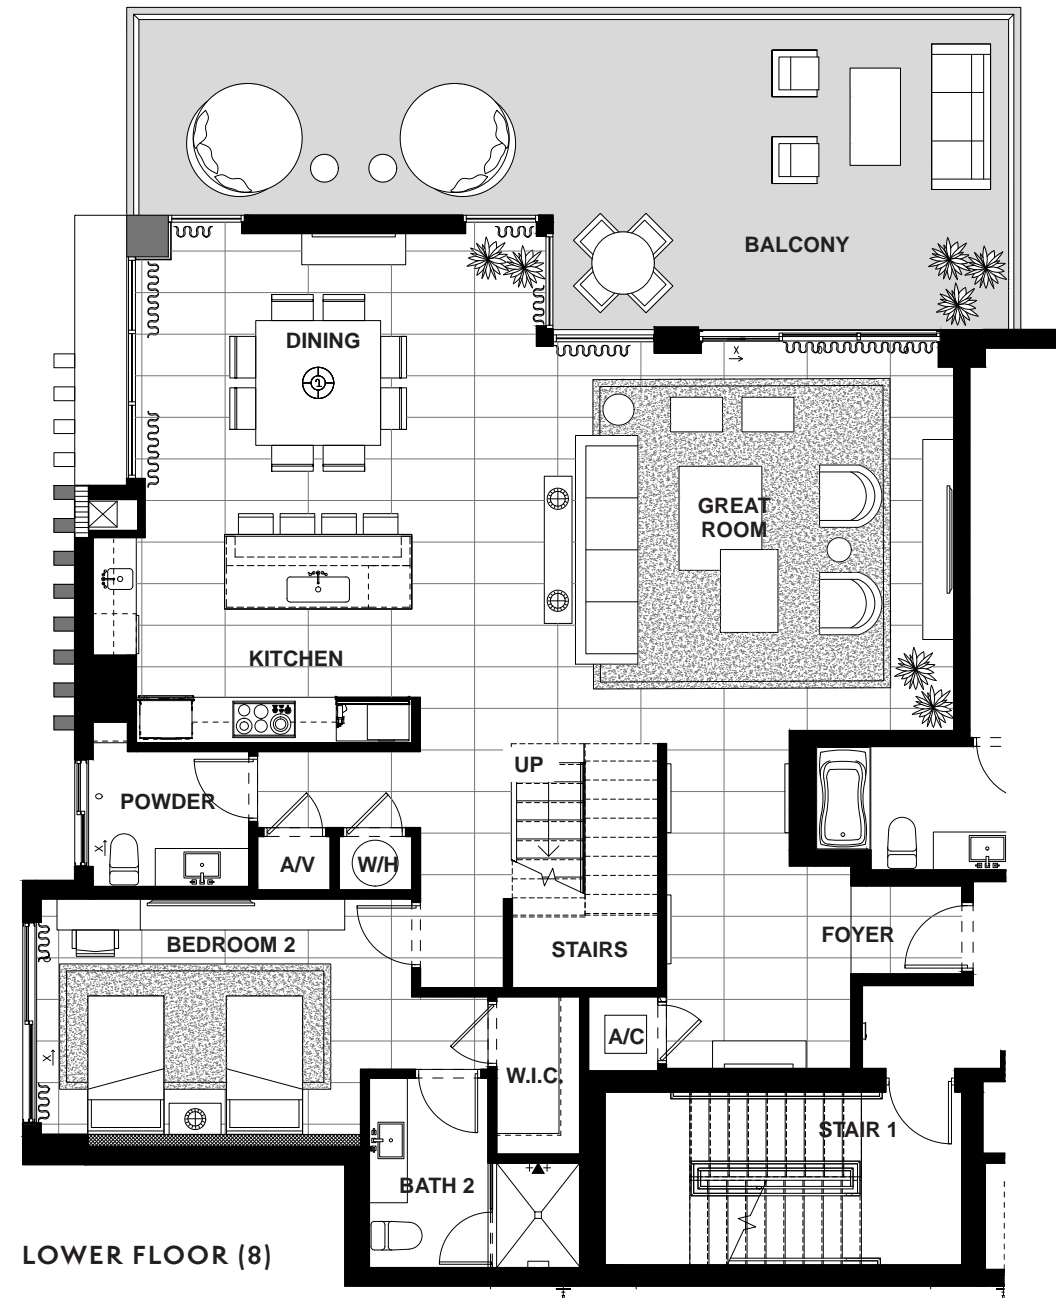

Residence 01

THIRD FLOOR

**SOUTH/
WEST**
DIRECTION

3
BEDROOMS

3.5
BATHS

2,106
A/C LIVING
AREA

320
COVERED
TERRACES

2,426
TOTAL S.F.

Residence 801

**SOUTH/
WEST**
DIRECTION

3
BEDROOMS

3.5
BATHS

3,354
A/C LIVING
AREA

746
COVERED
TERRACES

4,100
TOTAL S.F.

SALATO
POMPANO BEACH

SALATO
POMPANO BEACH

Residence 06

SEVENTH FLOOR

NORTH/ WEST DIRECTION	3 BEDROOMS	3.5 BATHS	2,106 A/C LIVING AREA	320 COVERED TERRACES	2,426 TOTAL S.F.
-----------------------------	---------------	--------------	-----------------------------	----------------------------	---------------------

Residence 806

**NORTH/
WEST
DIRECTION**

3
BEDROOMS

3.5
BATHS

3,354
A/C LIVING
AREA

746
COVERED
TERRACES

4,100
TOTAL S.F.

SALATO
POMPANO BEACH