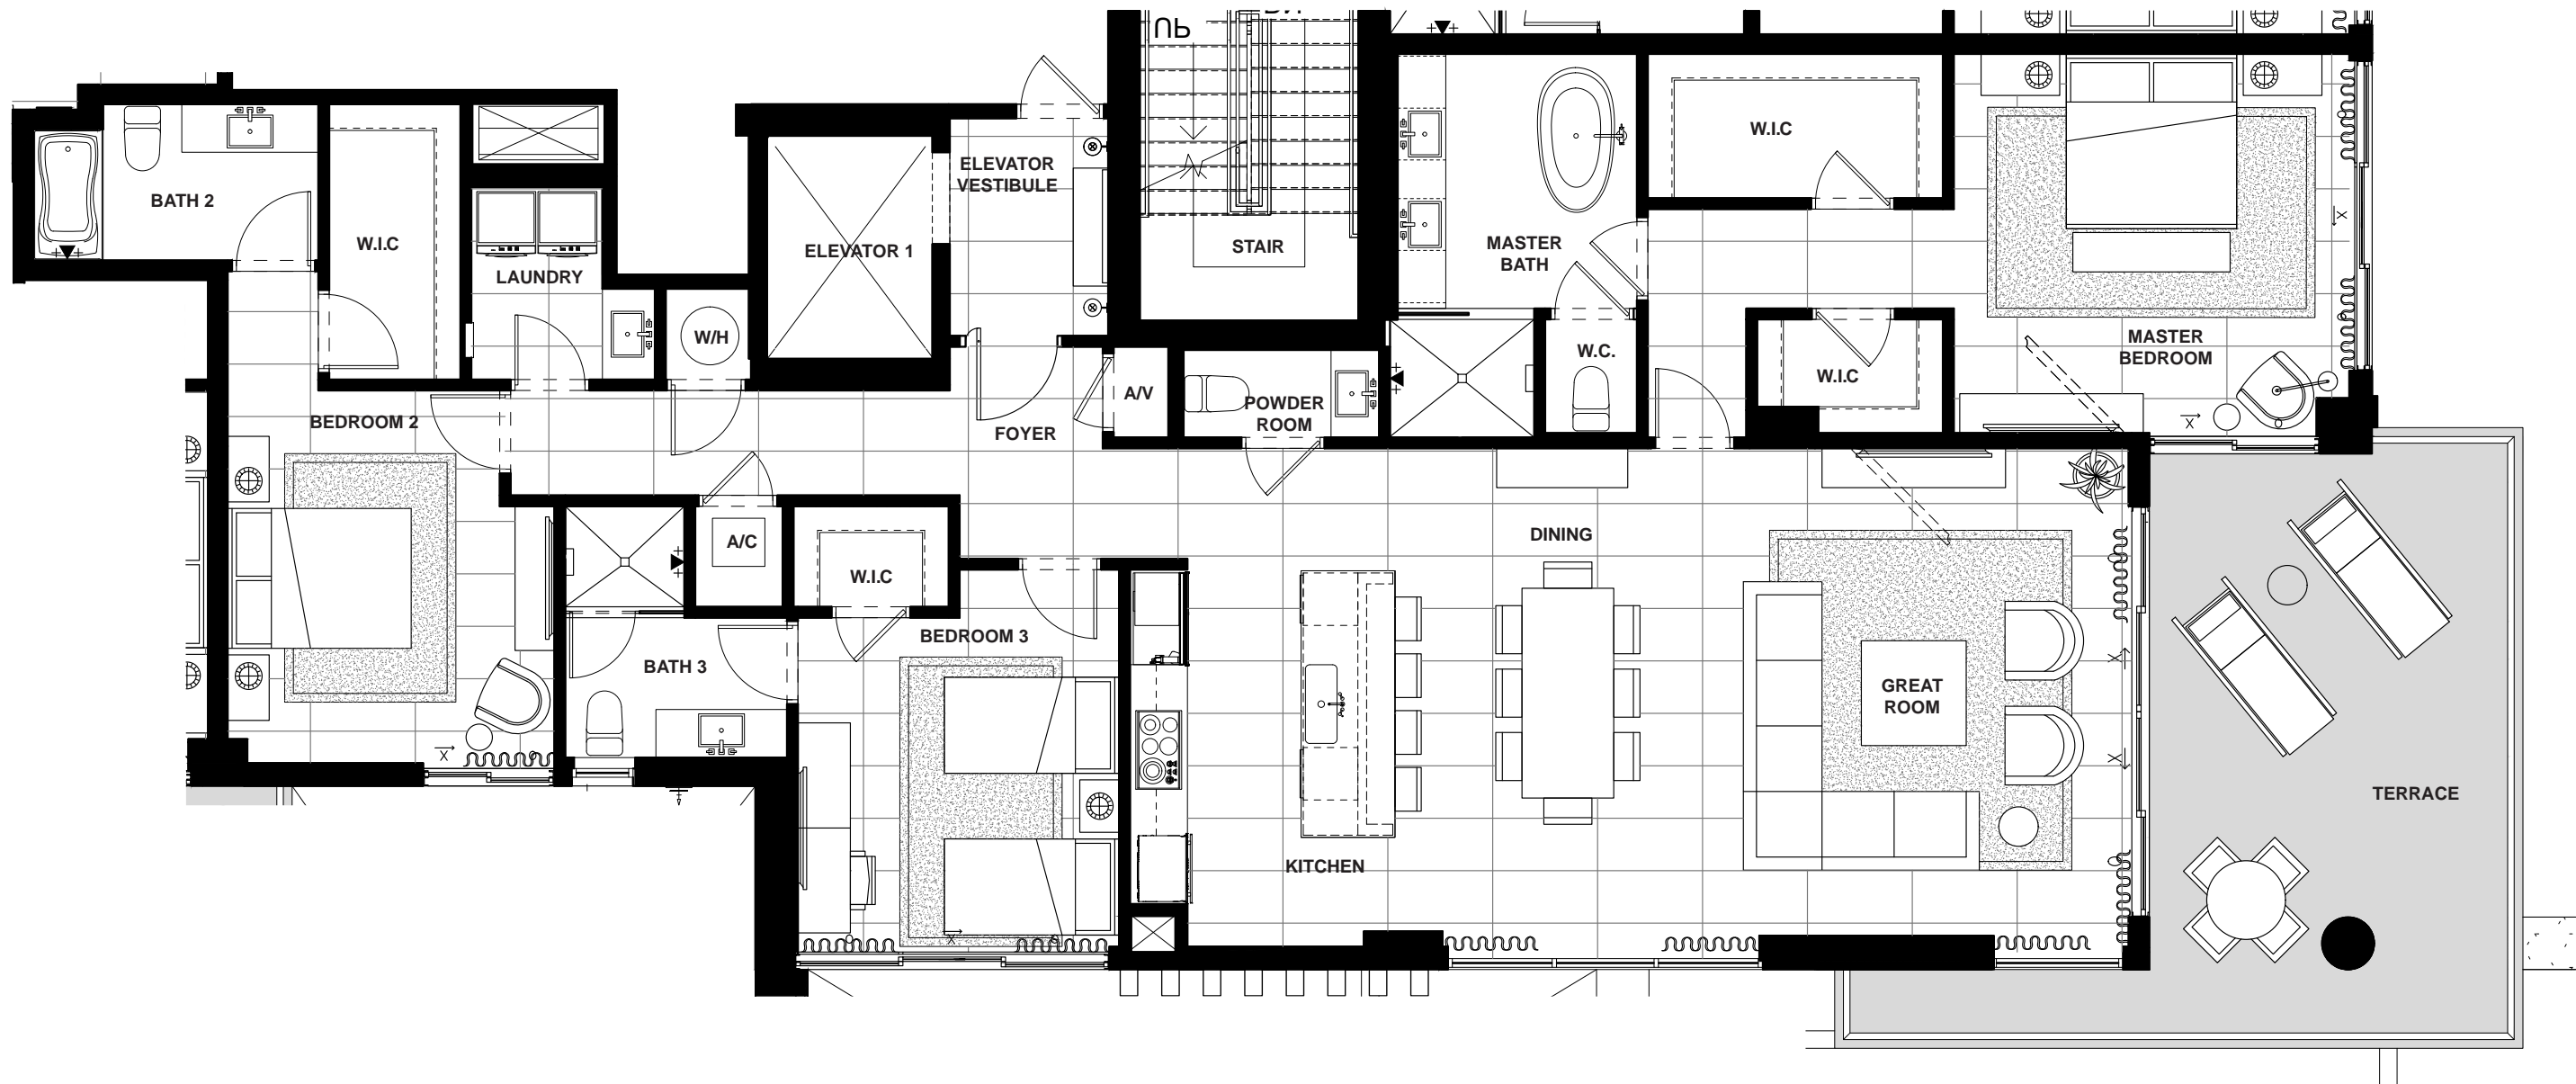

Residence 01

THIRD FLOOR

**SOUTH/
WEST**
DIRECTION

3
BEDROOMS

3.5
BATHS

2,106
A/C LIVING
AREA

320
COVERED
TERRACES

2,426
TOTAL S.F.

Residence 801

**SOUTH/
WEST**
DIRECTION

3
BEDROOMS

3.5
BATHS

3,354
A/C LIVING
AREA

746
COVERED
TERRACES

4,100
TOTAL S.F.

SALATO
POMPANO BEACH

Residence 02

NINTH FLOOR

SOUTH/ EAST DIRECTION	3	3.5	2,308	365	2,673
	BEDROOMS	BATHS	A/C LIVING AREA	COVERED TERRACES	TOTAL S.F.

Residence 03

SEVENTH FLOOR

EAST DIRECTION	3 BEDROOMS	3.5 BATHS	2,132 A/C LIVING AREA	358 COVERED TERRACES	2,490 TOTAL S.F.
--------------------------	----------------------	---------------------	------------------------------------	-----------------------------------	----------------------------

SALATO
POMPANO BEACH

Residence 04

NINTH FLOOR

EAST DIRECTION	3 BEDROOMS	3.5 BATHS	2,132 A/C LIVING AREA	358 COVERED TERRACES	2,490 TOTAL S.F.
--------------------------	----------------------	---------------------	------------------------------------	-----------------------------------	----------------------------