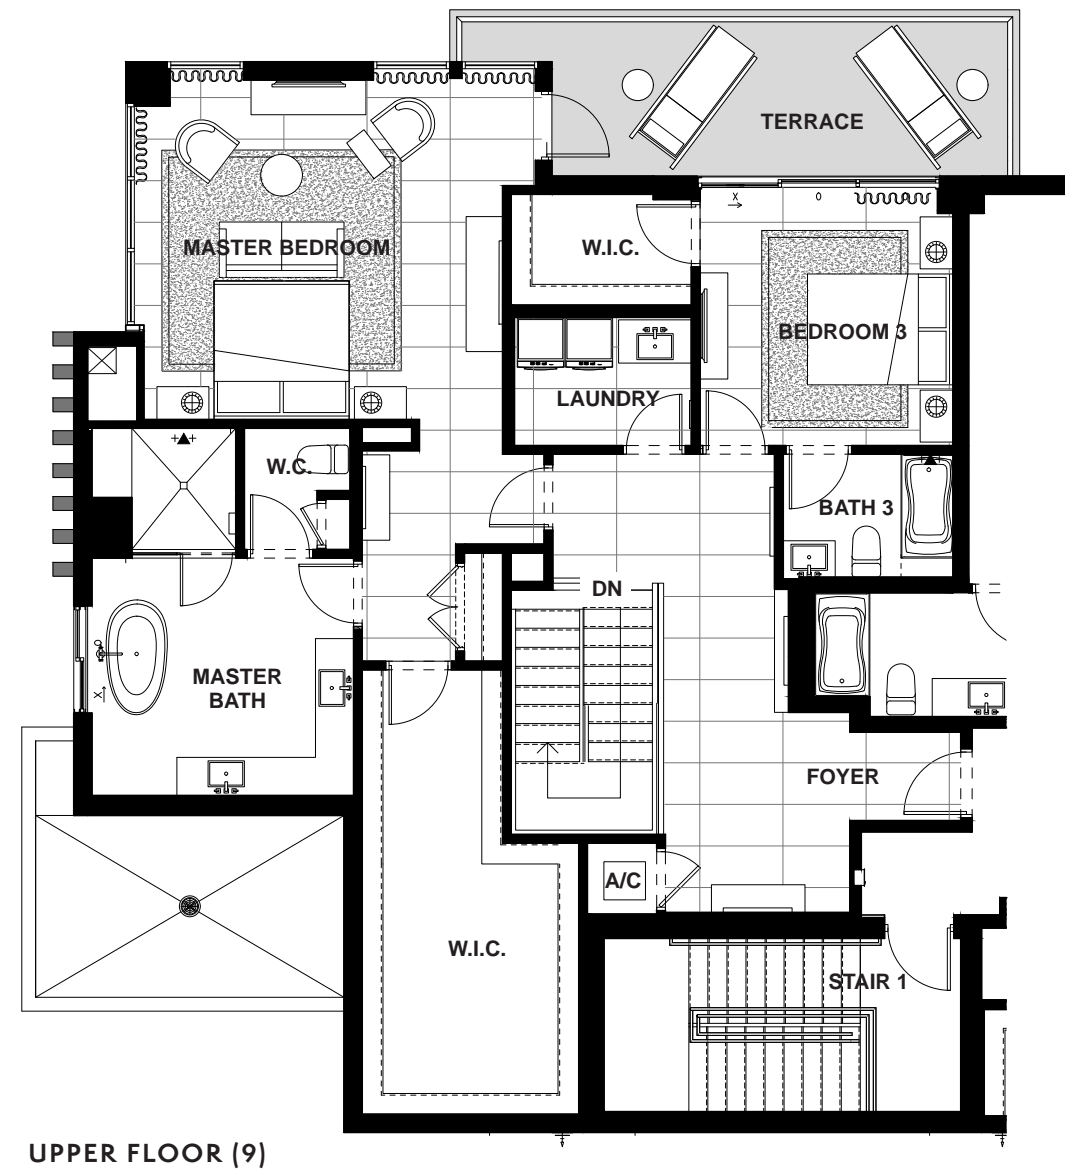

Residence 01

THIRD FLOOR

**SOUTH/
WEST**
DIRECTION

3
BEDROOMS

3.5
BATHS

2,106
A/C LIVING
AREA

320
COVERED
TERRACES

2,426
TOTAL S.F.

Residence 801

**SOUTH/
WEST**
DIRECTION

3
BEDROOMS

3.5
BATHS

3,354
A/C LIVING
AREA

746
COVERED
TERRACES

4,100
TOTAL S.F.

SALATO
POMPANO BEACH

SALATO
POMPANO BEACH

Residence 06

SEVENTH FLOOR

NORTH/ WEST DIRECTION	3 BEDROOMS	3.5 BATHS	2,106 A/C LIVING AREA	320 COVERED TERRACES	2,426 TOTAL S.F.
-----------------------------	---------------	--------------	-----------------------------	----------------------------	---------------------

Residence 806

**NORTH/
WEST
DIRECTION**

3
BEDROOMS

3.5
BATHS

3,354
A/C LIVING
AREA

746
COVERED
TERRACES

4,100
TOTAL S.F.

SALATO
POMPANO BEACH