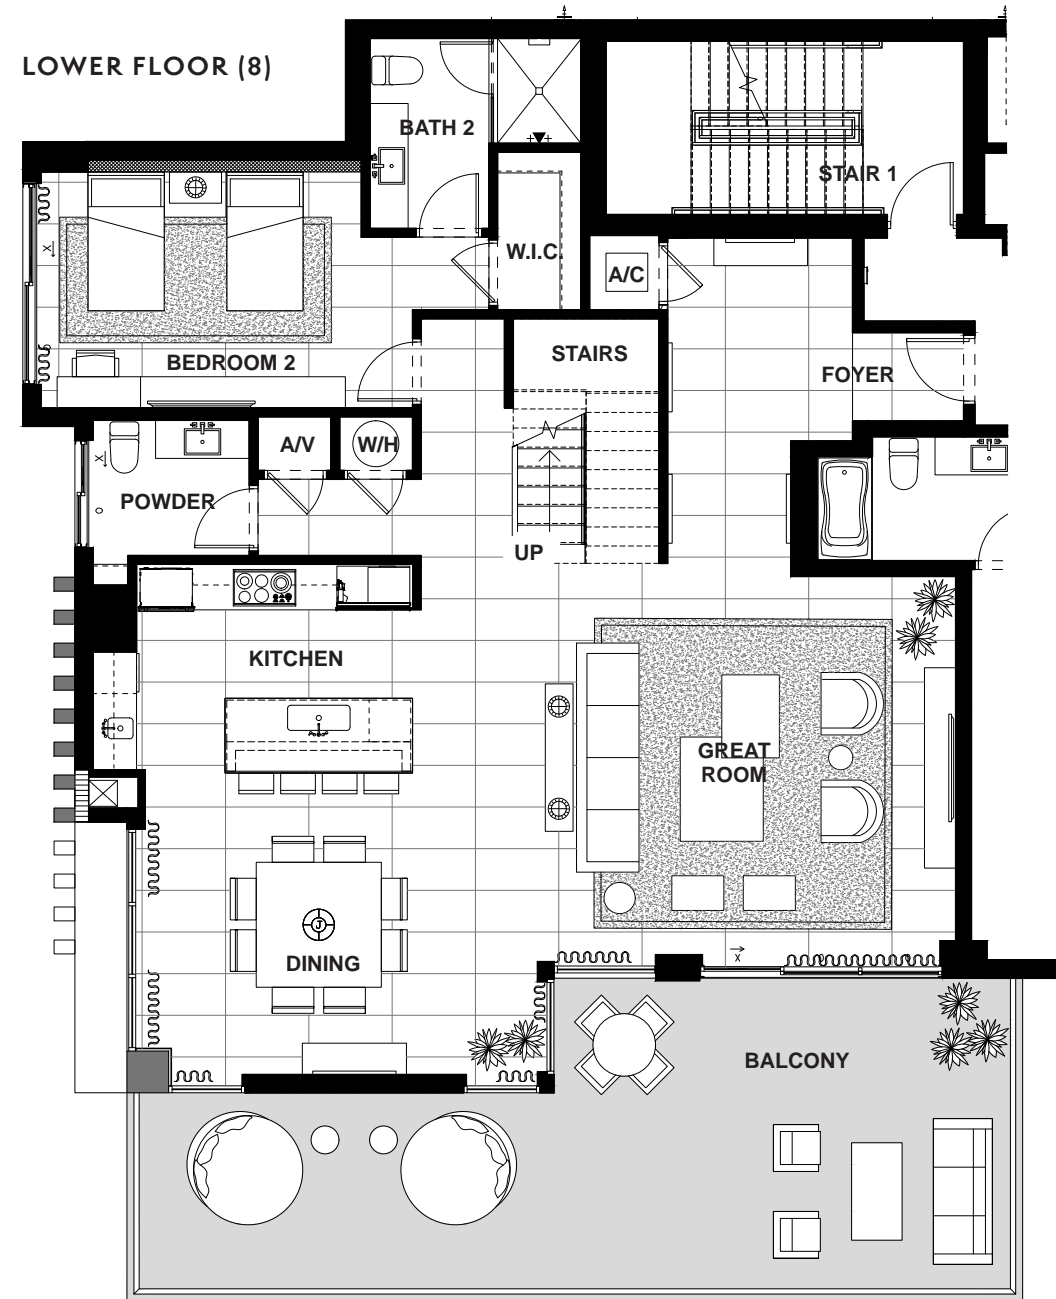

Residence 01

THIRD FLOOR

**SOUTH/
WEST**
DIRECTION

3
BEDROOMS

3.5
BATHS

2,106
A/C LIVING
AREA

320
COVERED
TERRACES

2,426
TOTAL S.F.

Residence 801

**SOUTH/
WEST**
DIRECTION

3
BEDROOMS

3.5
BATHS

3,354
A/C LIVING
AREA

746
COVERED
TERRACES

4,100
TOTAL S.F.

SALATO
POMPANO BEACH

Residence 02

NINTH FLOOR

SOUTH/ EAST DIRECTION	3	3.5	2,308	365	2,673
	BEDROOMS	BATHS	A/C LIVING AREA	COVERED TERRACES	TOTAL S.F.

Residence 03

SEVENTH FLOOR

EAST DIRECTION	3 BEDROOMS	3.5 BATHS	2,132 A/C LIVING AREA	358 COVERED TERRACES	2,490 TOTAL S.F.
--------------------------	----------------------	---------------------	------------------------------------	-----------------------------------	----------------------------

SALATO
POMPANO BEACH

Residence 04

NINTH FLOOR

EAST DIRECTION	3 BEDROOMS	3.5 BATHS	2,132 A/C LIVING AREA	358 COVERED TERRACES	2,490 TOTAL S.F.
--------------------------	----------------------	---------------------	------------------------------------	-----------------------------------	----------------------------