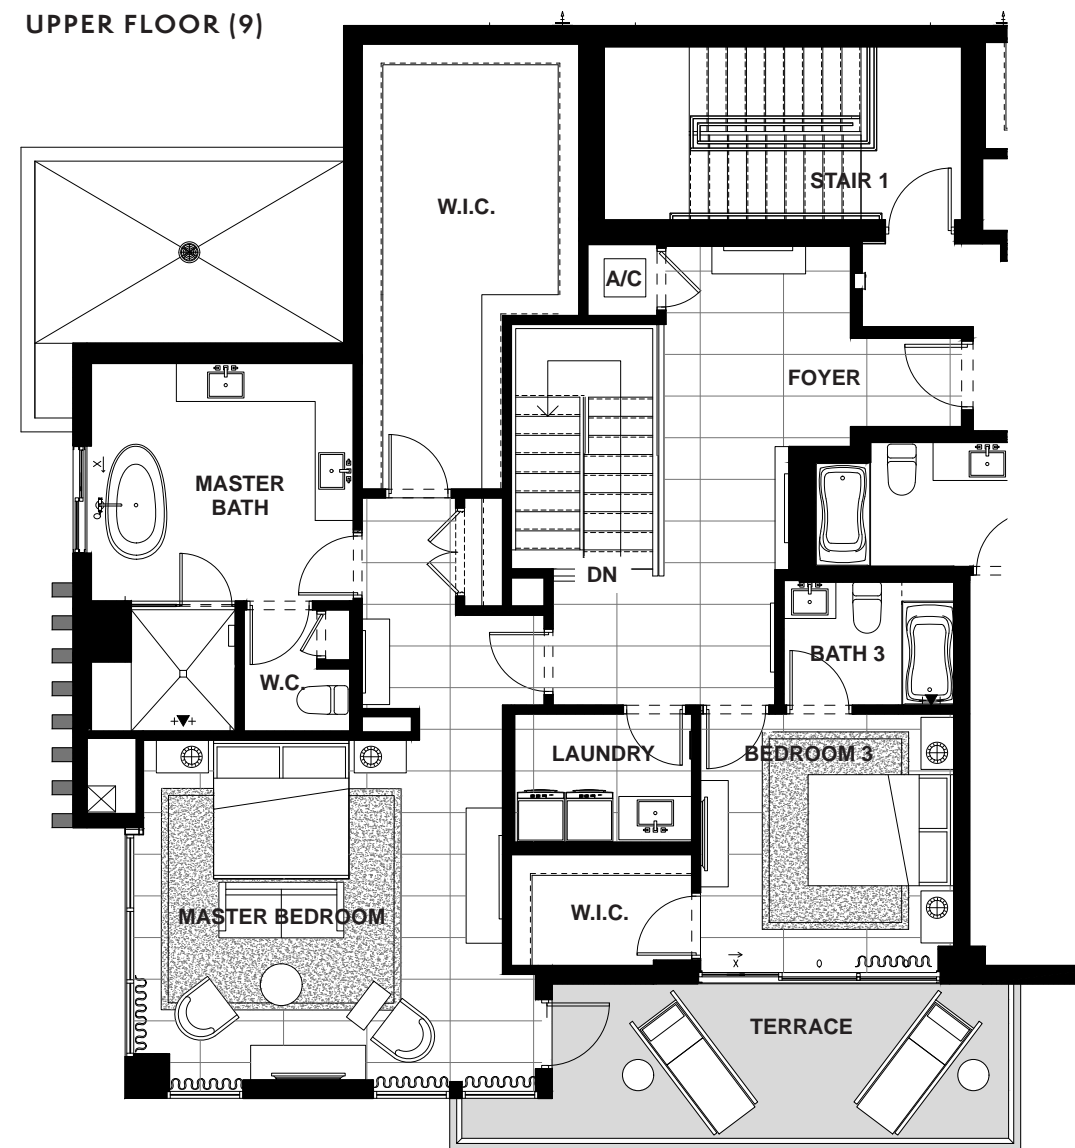

Residence 01

THIRD FLOOR

**SOUTH/
WEST**
DIRECTION

3
BEDROOMS

3.5
BATHS

2,106
A/C LIVING
AREA

320
COVERED
TERRACES

2,426
TOTAL S.F.

Residence 801

**SOUTH/
WEST**
DIRECTION

3
BEDROOMS

3.5
BATHS

3,354
A/C LIVING
AREA

746
COVERED
TERRACES

4,100
TOTAL S.F.

SALATO
POMPANO BEACH

Residence 02

NINTH FLOOR

SOUTH/ EAST DIRECTION	3	3.5	2,308	365	2,673
	BEDROOMS	BATHS	A/C LIVING AREA	COVERED TERRACES	TOTAL S.F.

Residence 03

SEVENTH FLOOR

EAST DIRECTION	3 BEDROOMS	3.5 BATHS	2,132 A/C LIVING AREA	358 COVERED TERRACES	2,490 TOTAL S.F.
--------------------------	----------------------	---------------------	------------------------------------	-----------------------------------	----------------------------

SALATO
POMPANO BEACH

Residence 04

NINTH FLOOR

EAST DIRECTION	3 BEDROOMS	3.5 BATHS	2,132 A/C LIVING AREA	358 COVERED TERRACES	2,490 TOTAL S.F.
--------------------------	----------------------	---------------------	------------------------------------	-----------------------------------	----------------------------