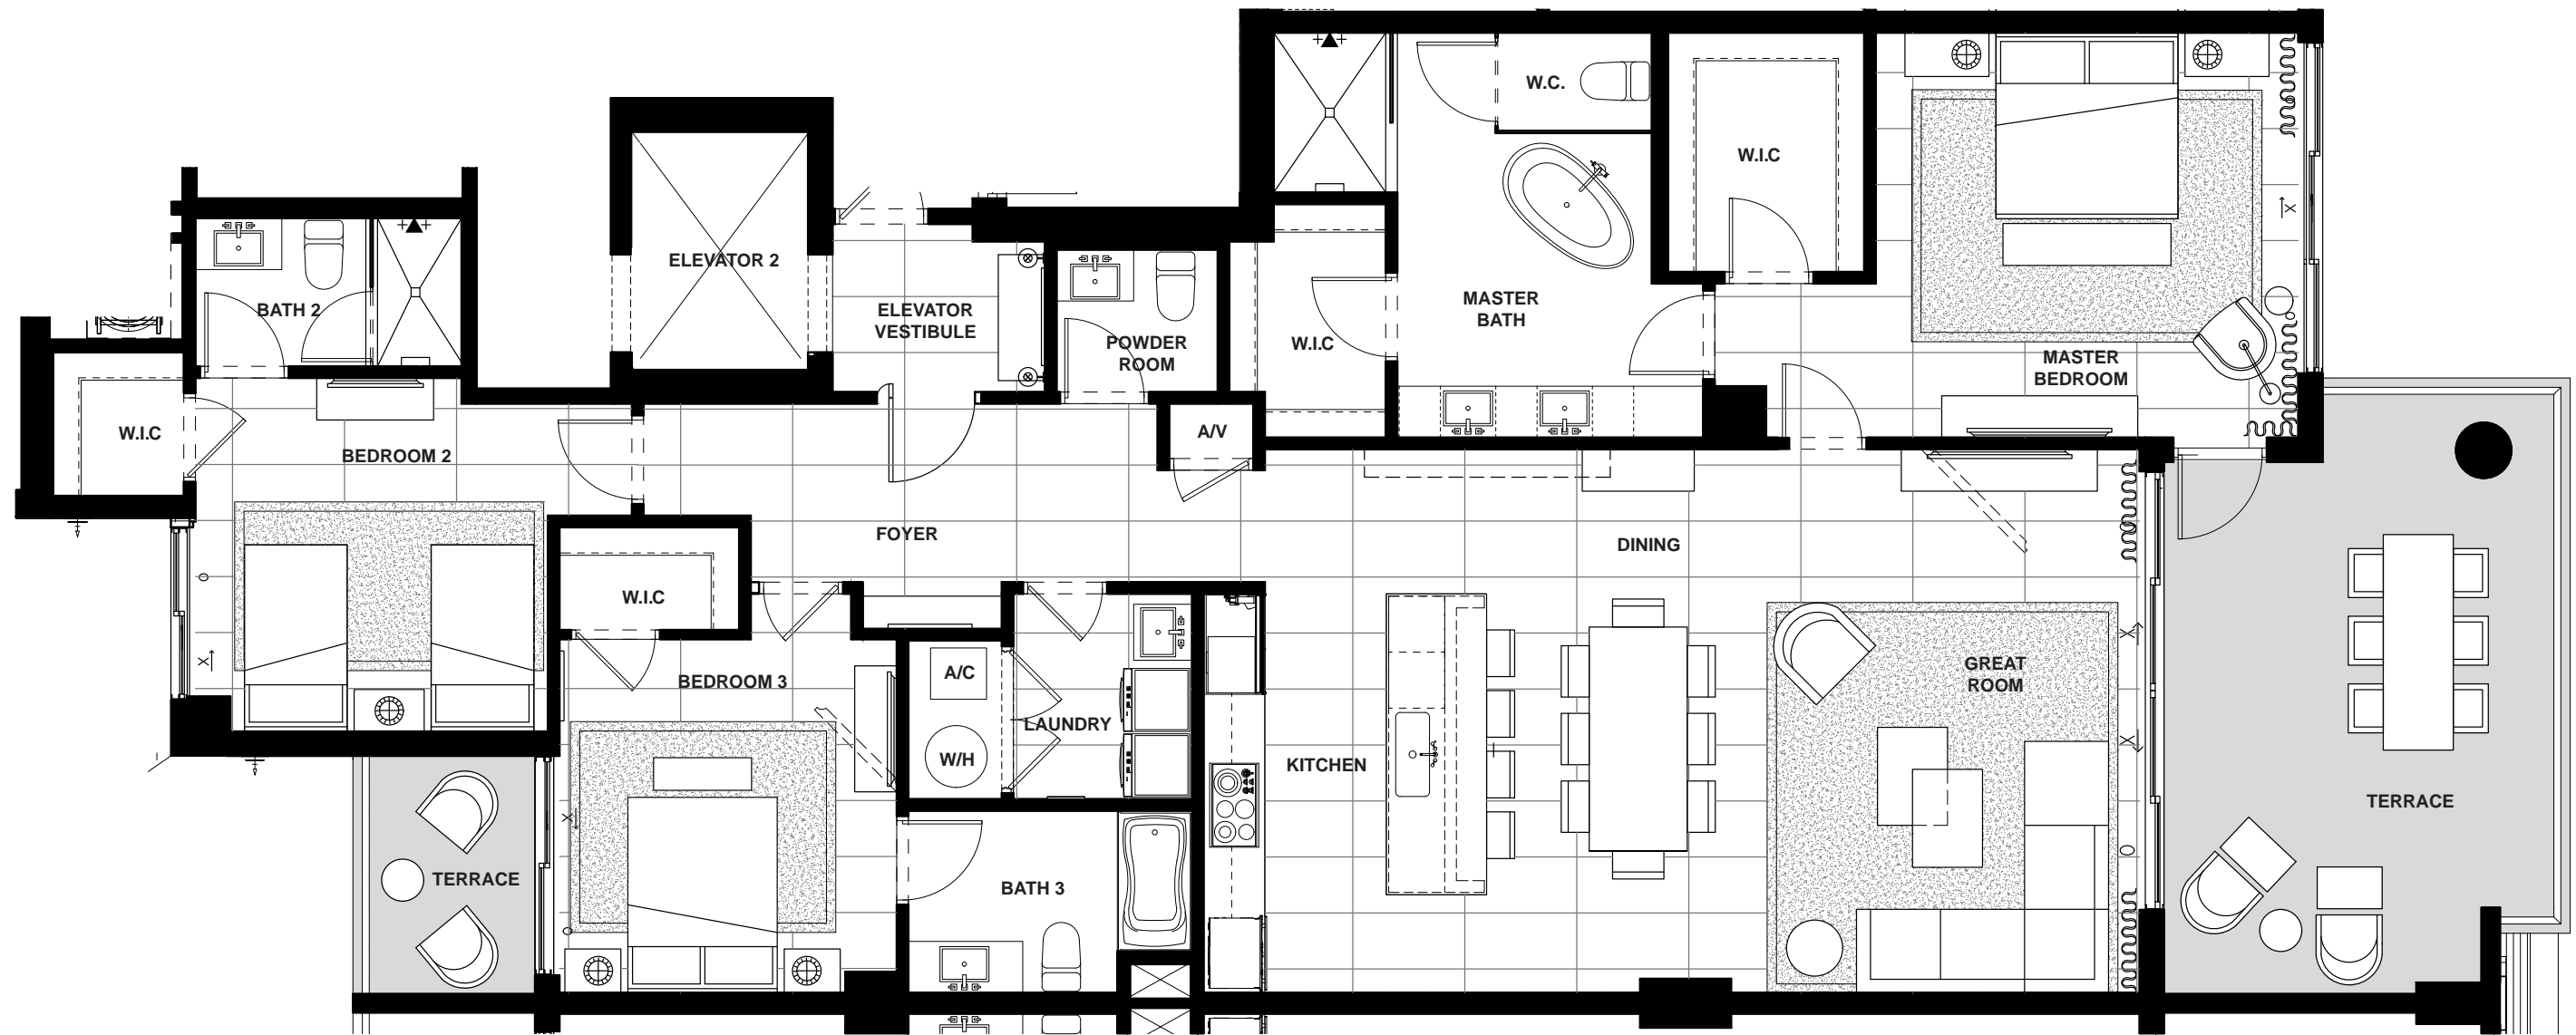

Residence 01

THIRD FLOOR

**SOUTH/
WEST**
DIRECTION

3
BEDROOMS

3.5
BATHS

2,106
A/C LIVING
AREA

320
COVERED
TERRACES

2,426
TOTAL S.F.

Residence 801

**SOUTH/
WEST**
DIRECTION

3
BEDROOMS

3.5
BATHS

3,354
A/C LIVING
AREA

746
COVERED
TERRACES

4,100
TOTAL S.F.

SALATO
POMPANO BEACH

Residence 02

NINTH FLOOR

SOUTH/ EAST DIRECTION	3	3.5	2,308	365	2,673
	BEDROOMS	BATHS	A/C LIVING AREA	COVERED TERRACES	TOTAL S.F.

Residence 03

SEVENTH FLOOR

EAST DIRECTION	3 BEDROOMS	3.5 BATHS	2,132 A/C LIVING AREA	358 COVERED TERRACES	2,490 TOTAL S.F.
--------------------------	----------------------	---------------------	------------------------------------	-----------------------------------	----------------------------

SALATO
POMPANO BEACH

Residence 04

NINTH FLOOR

EAST DIRECTION	3 BEDROOMS	3.5 BATHS	2,132 A/C LIVING AREA	358 COVERED TERRACES	2,490 TOTAL S.F.
--------------------------	----------------------	---------------------	------------------------------------	-----------------------------------	----------------------------